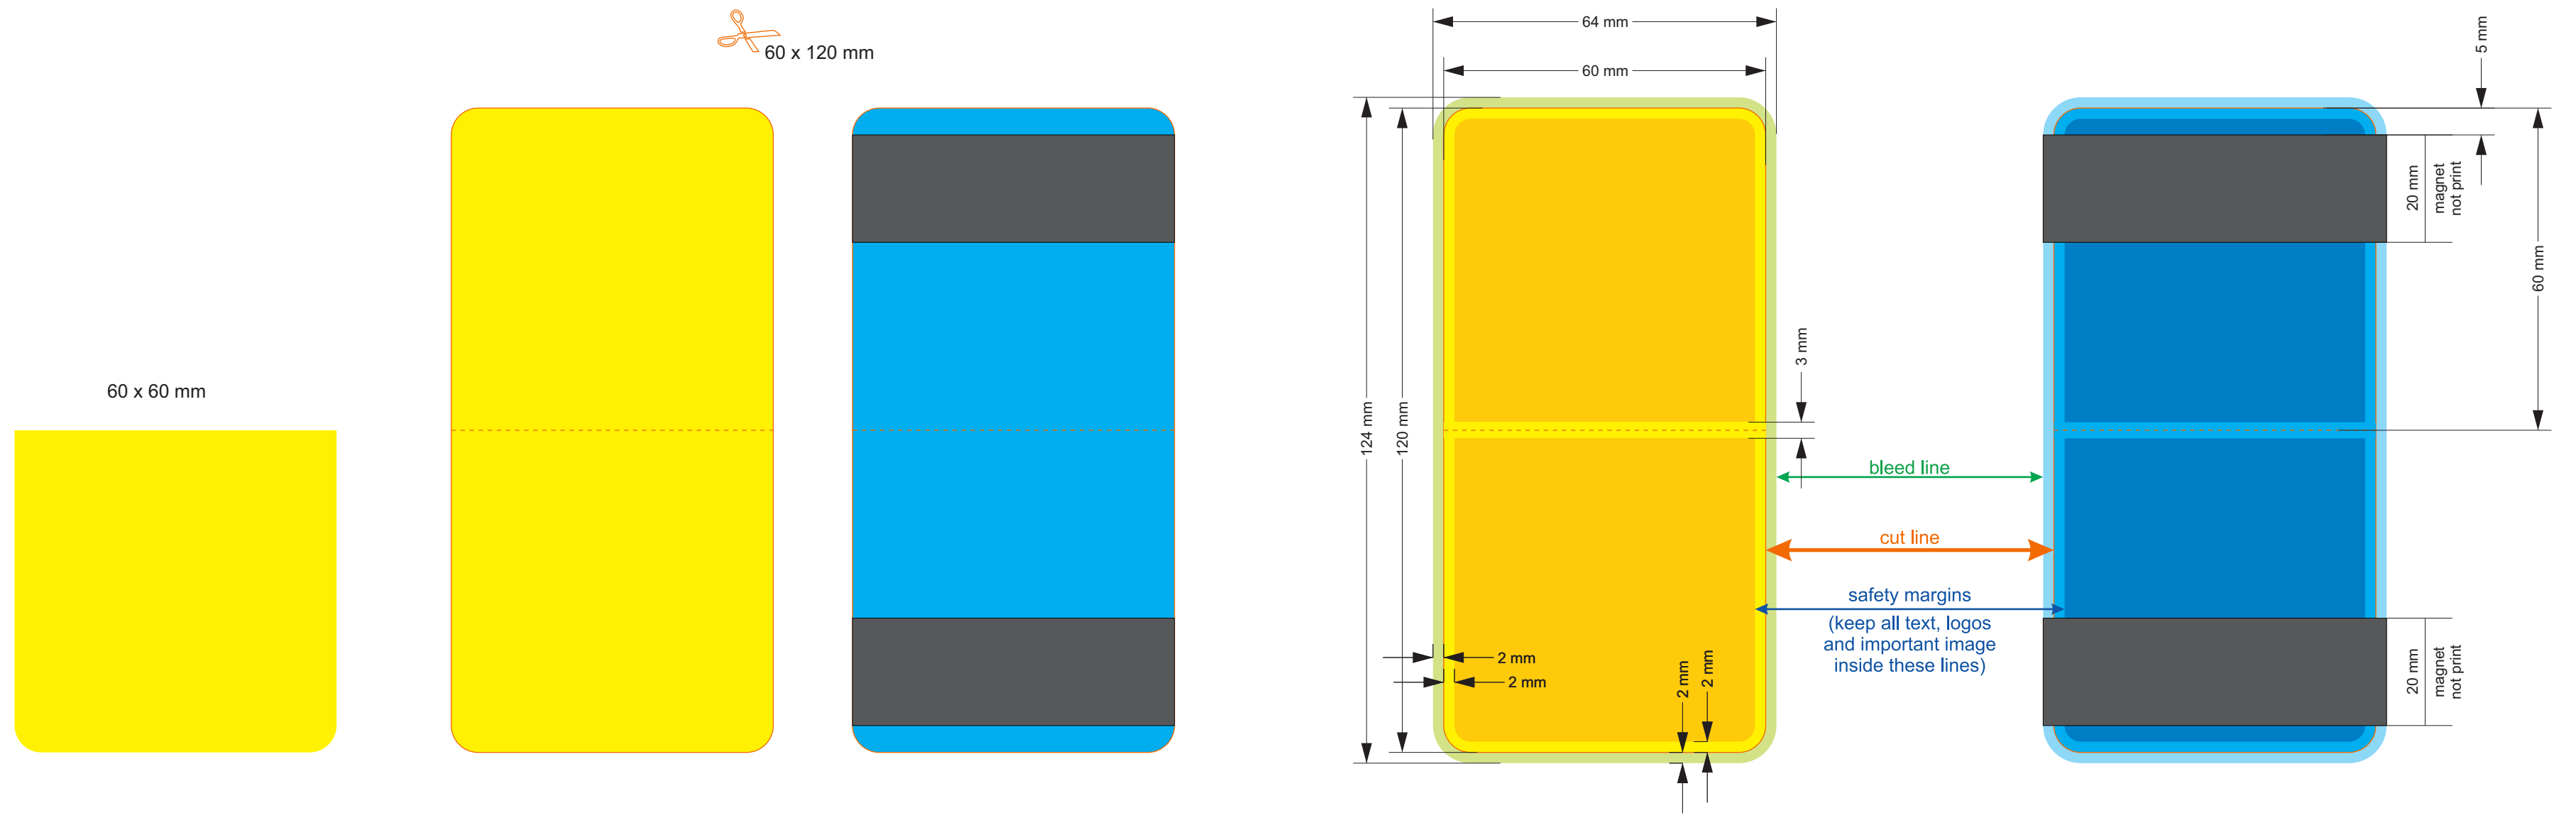

 20 x 120 mm

20 x 60 mm

20 x 120 mm

40 x 98 mm

40 x 160 mm

 40 x 300

40 x 150

bleed line
cut line
safety margins
(keep all text, logos and important image inside these lines)

30 x 70 mm

26 x 148 mm

 50 x 200 mm

50 x 100 mm

 50 x 200 mm

50 x 100 mm

 40 x 140 mm

40 x 70 mm

38 x 105 mm

38 x 210 mm

30 x 60 mm

30 x 120 mm

40 x 100 mm

40 x 200 mm

 60 x 180 mm

45 x 296 mm

20 x 60 mm

20 x 120 mm