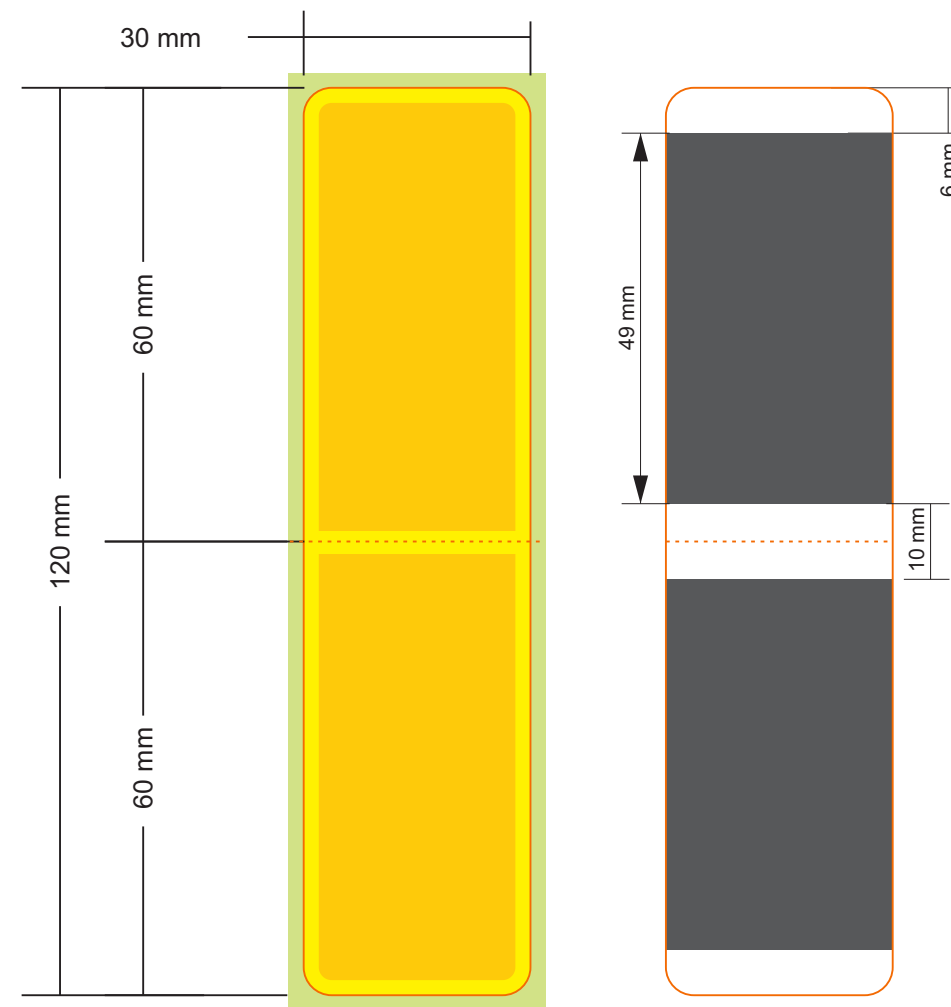

 20 x 120 mm

20 x 60 mm

20 x 120 mm

40 x 98 mm

40 x 160 mm

 40 x 300

40 x 150

bleed line
cut line
safety margins
(keep all text, logos and important image inside these lines)

30 x 70 mm

26 x 148 mm

 50 x 200 mm

50 x 100 mm

 50 x 200 mm

50 x 100 mm

 40 x 140 mm

40 x 70 mm

38 x 105 mm

38 x 210 mm

30 x 60 mm

30 x 120 mm

40 x 100 mm

40 x 200 mm

 60 x 180 mm

45 x 296 mm

20 x 60 mm

20 x 120 mm