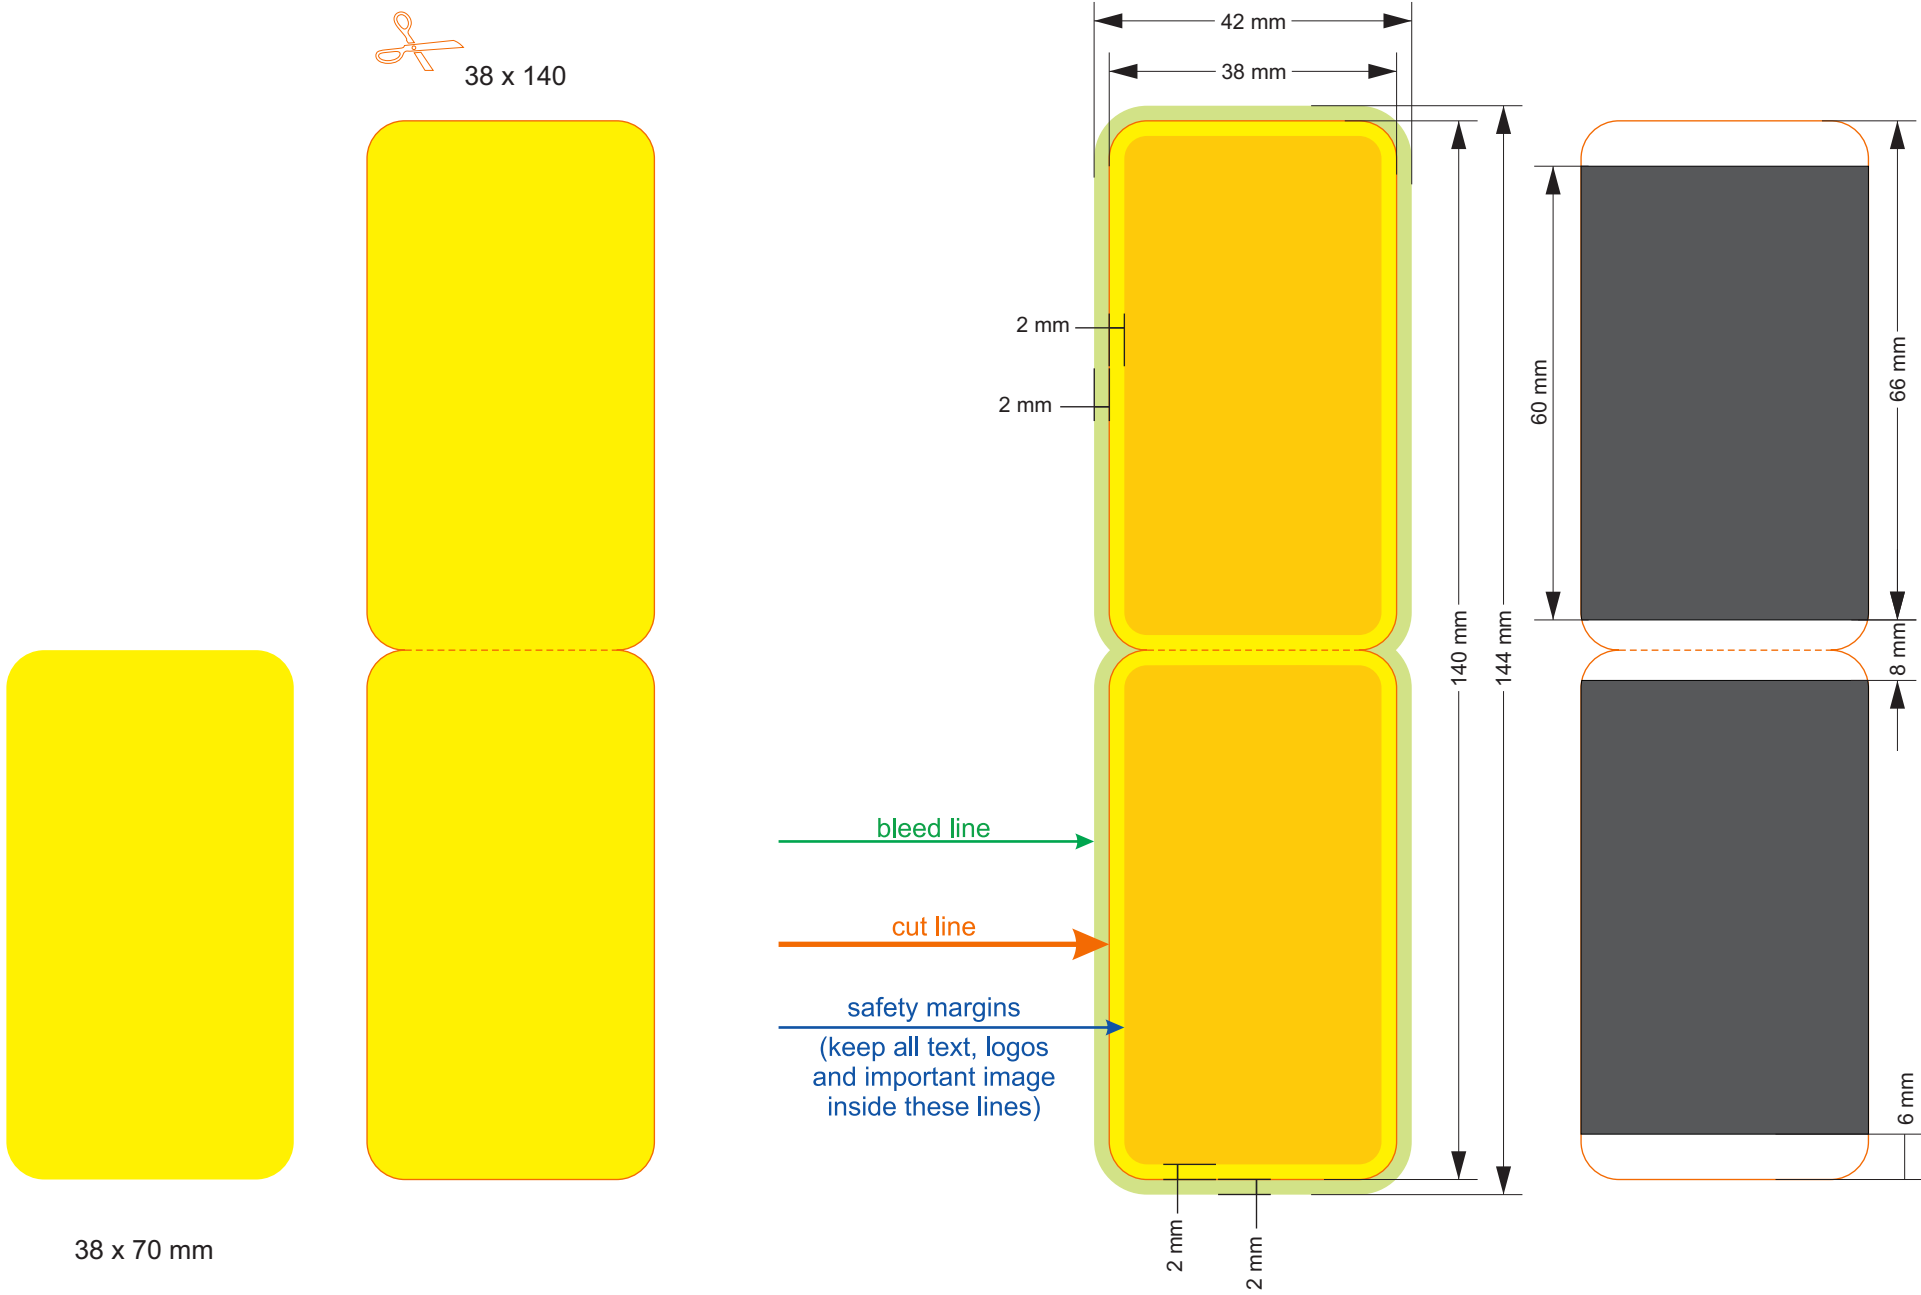

 20 x 120 mm

20 x 60 mm

20 x 120 mm

40 x 98 mm

40 x 160 mm

 40 x 300

40 x 150

bleed line
cut line
safety margins
(keep all text, logos and important image inside these lines)

30 x 70 mm

26 x 148 mm

 50 x 200 mm

50 x 100 mm

 50 x 200 mm

50 x 100 mm

 40 x 140 mm

40 x 70 mm

38 x 105 mm

38 x 210 mm

30 x 60 mm

30 x 120 mm

40 x 100 mm

40 x 200 mm

 60 x 180 mm

45 x 296 mm

20 x 60 mm

20 x 120 mm