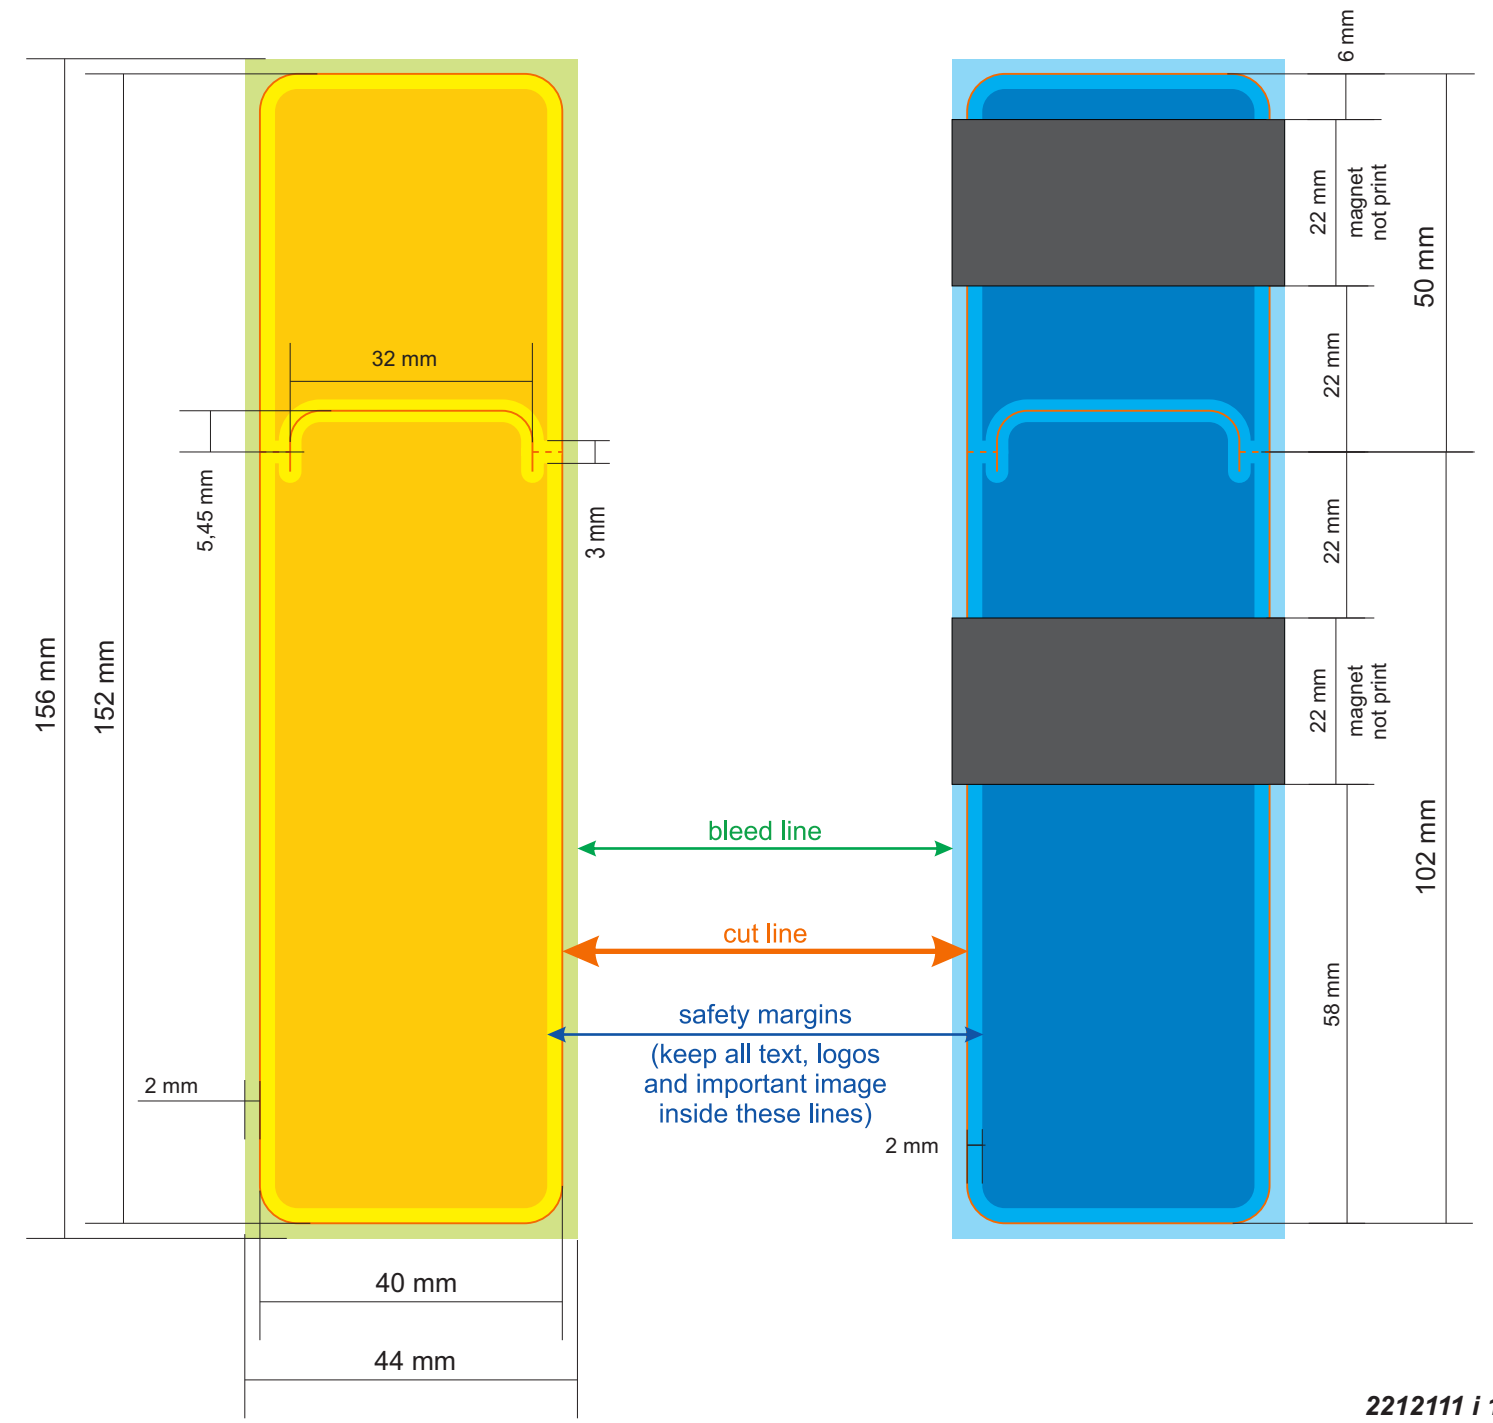

 40 X 152 mm

40 X 107,45 mm

20 x 60 mm

20 x 120 mm

20 x 60 mm

20 x 120 mm

30 x 148 mm

20 x 60 mm

 20 x 120 mm

20 x 60 mm

20 x 120 mm

40 x 98 mm

40 x 160 mm

 40 x 300

40 x 150

bleed line
cut line
safety margins
(keep all text, logos and important image inside these lines)

38 x 105 mm

38 x 210 mm

30 x 60 mm

30 x 120 mm

40 x 100 mm

40 x 200 mm

 60 x 180 mm

45 x 296 mm

20 x 60 mm

20 x 120 mm