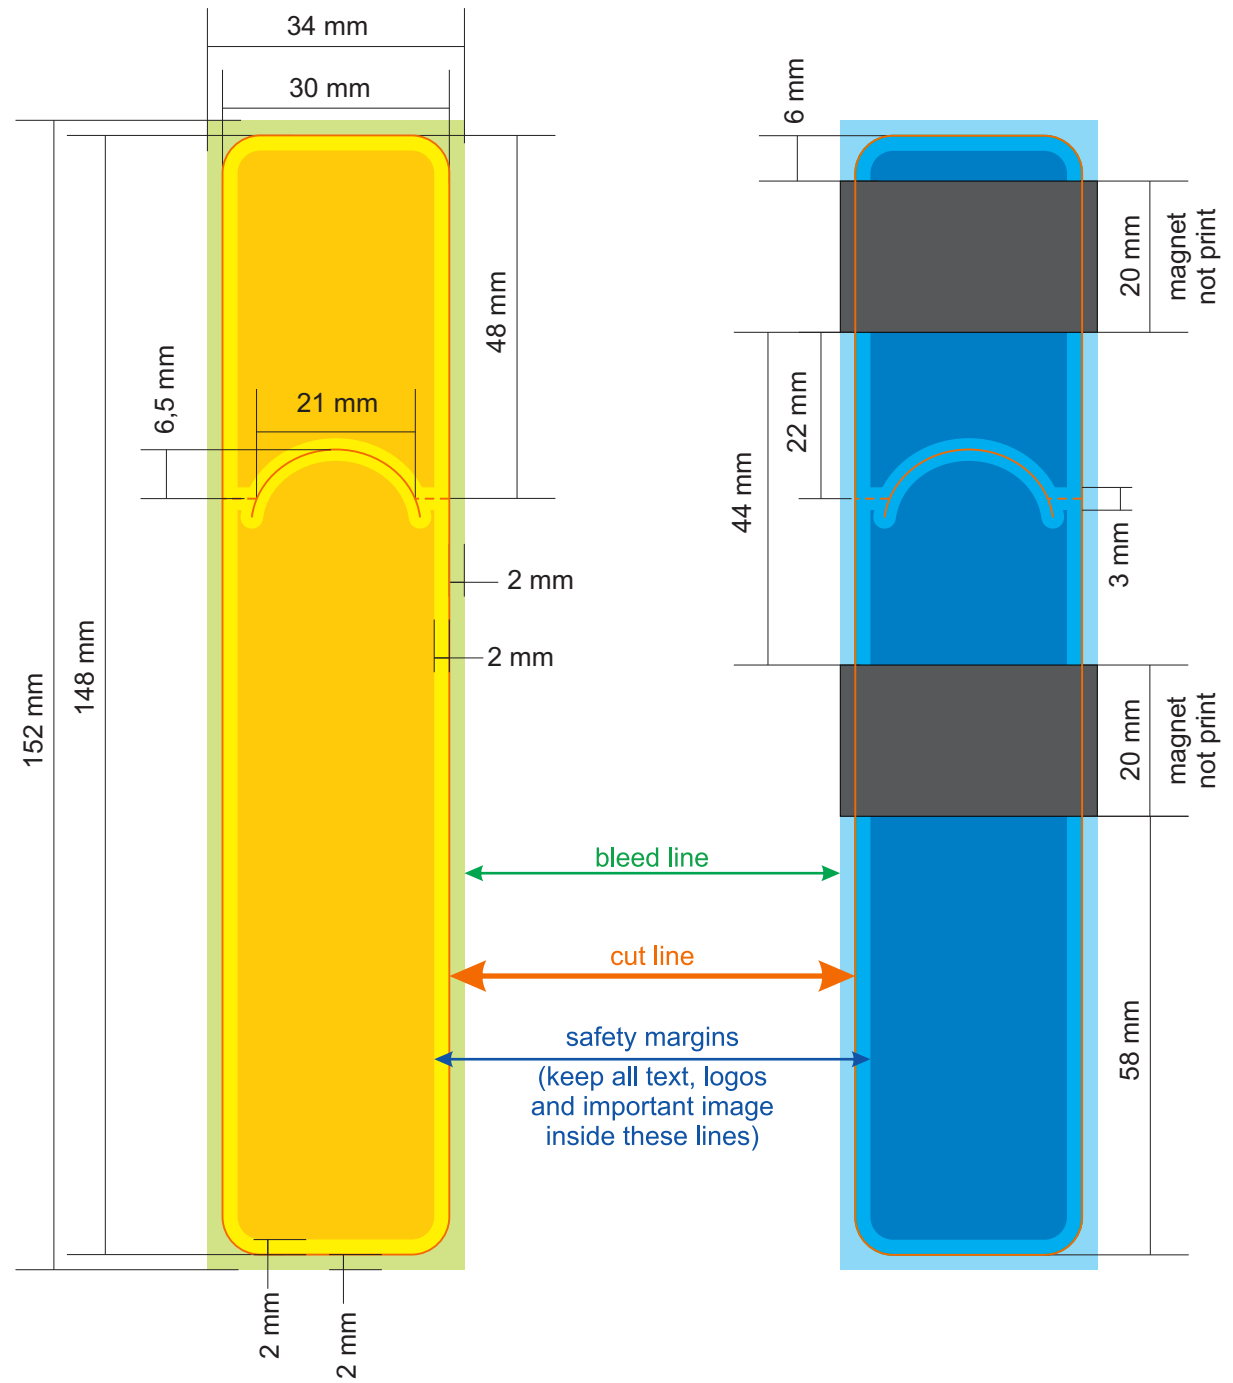

 20 x 120 mm

20 x 60 mm

20 x 120 mm

40 x 98 mm

40 x 160 mm

 40 x 300

40 x 150

bleed line
cut line
safety margins
(keep all text, logos and important image inside these lines)

30 x 70 mm

26 x 148 mm

 50 x 200 mm

50 x 100 mm

 50 x 200 mm

50 x 100 mm

 40 x 140 mm

40 x 70 mm

38 x 105 mm

38 x 210 mm

30 x 60 mm

30 x 120 mm

40 x 100 mm

40 x 200 mm

 60 x 180 mm

45 x 296 mm

20 x 60 mm

20 x 120 mm