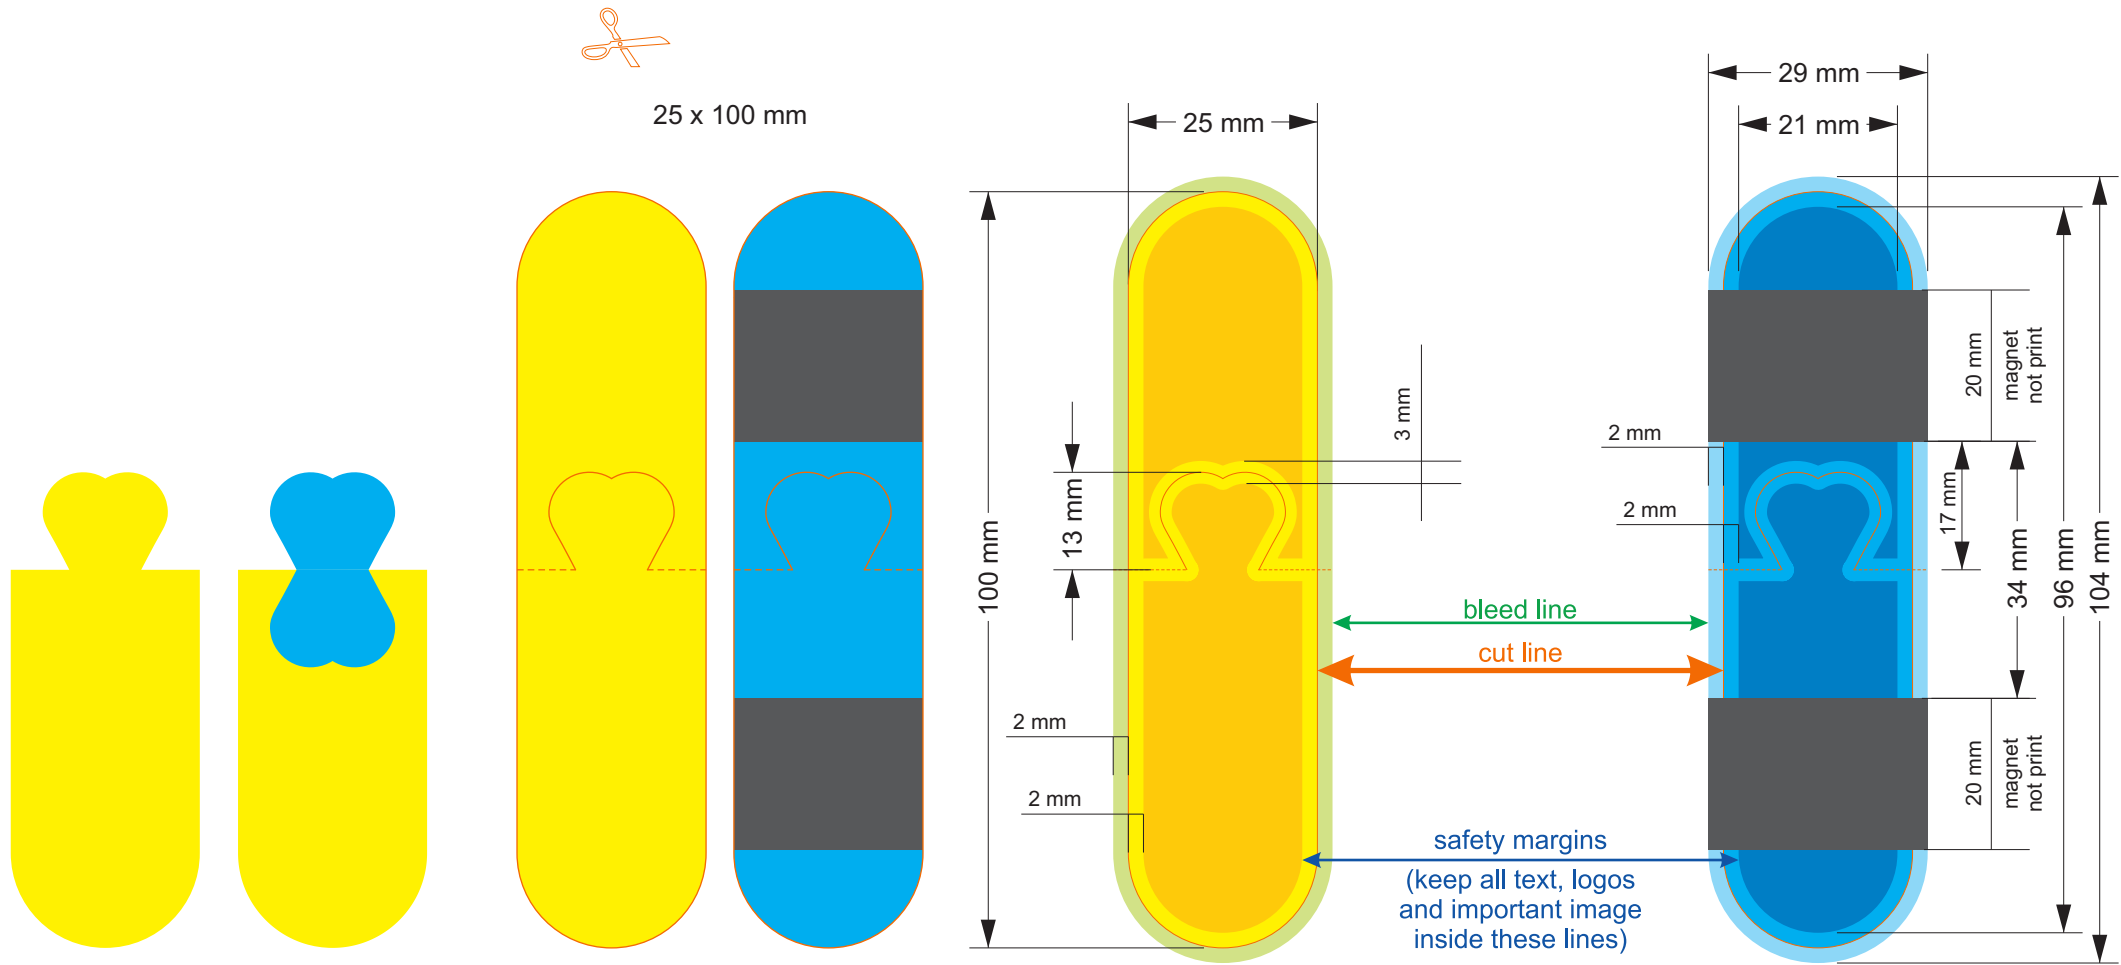

 20 x 120 mm

20 x 60 mm

20 x 120 mm

40 x 98 mm

40 x 160 mm

 40 x 300

40 x 150

bleed line
cut line
safety margins
(keep all text, logos and important image inside these lines)

30 x 70 mm

26 x 148 mm

 50 x 200 mm

50 x 100 mm

 50 x 200 mm

50 x 100 mm

 40 x 140 mm

40 x 70 mm

38 x 105 mm

38 x 210 mm

30 x 60 mm

30 x 120 mm

40 x 100 mm

40 x 200 mm

 60 x 180 mm

45 x 296 mm

20 x 60 mm

20 x 120 mm