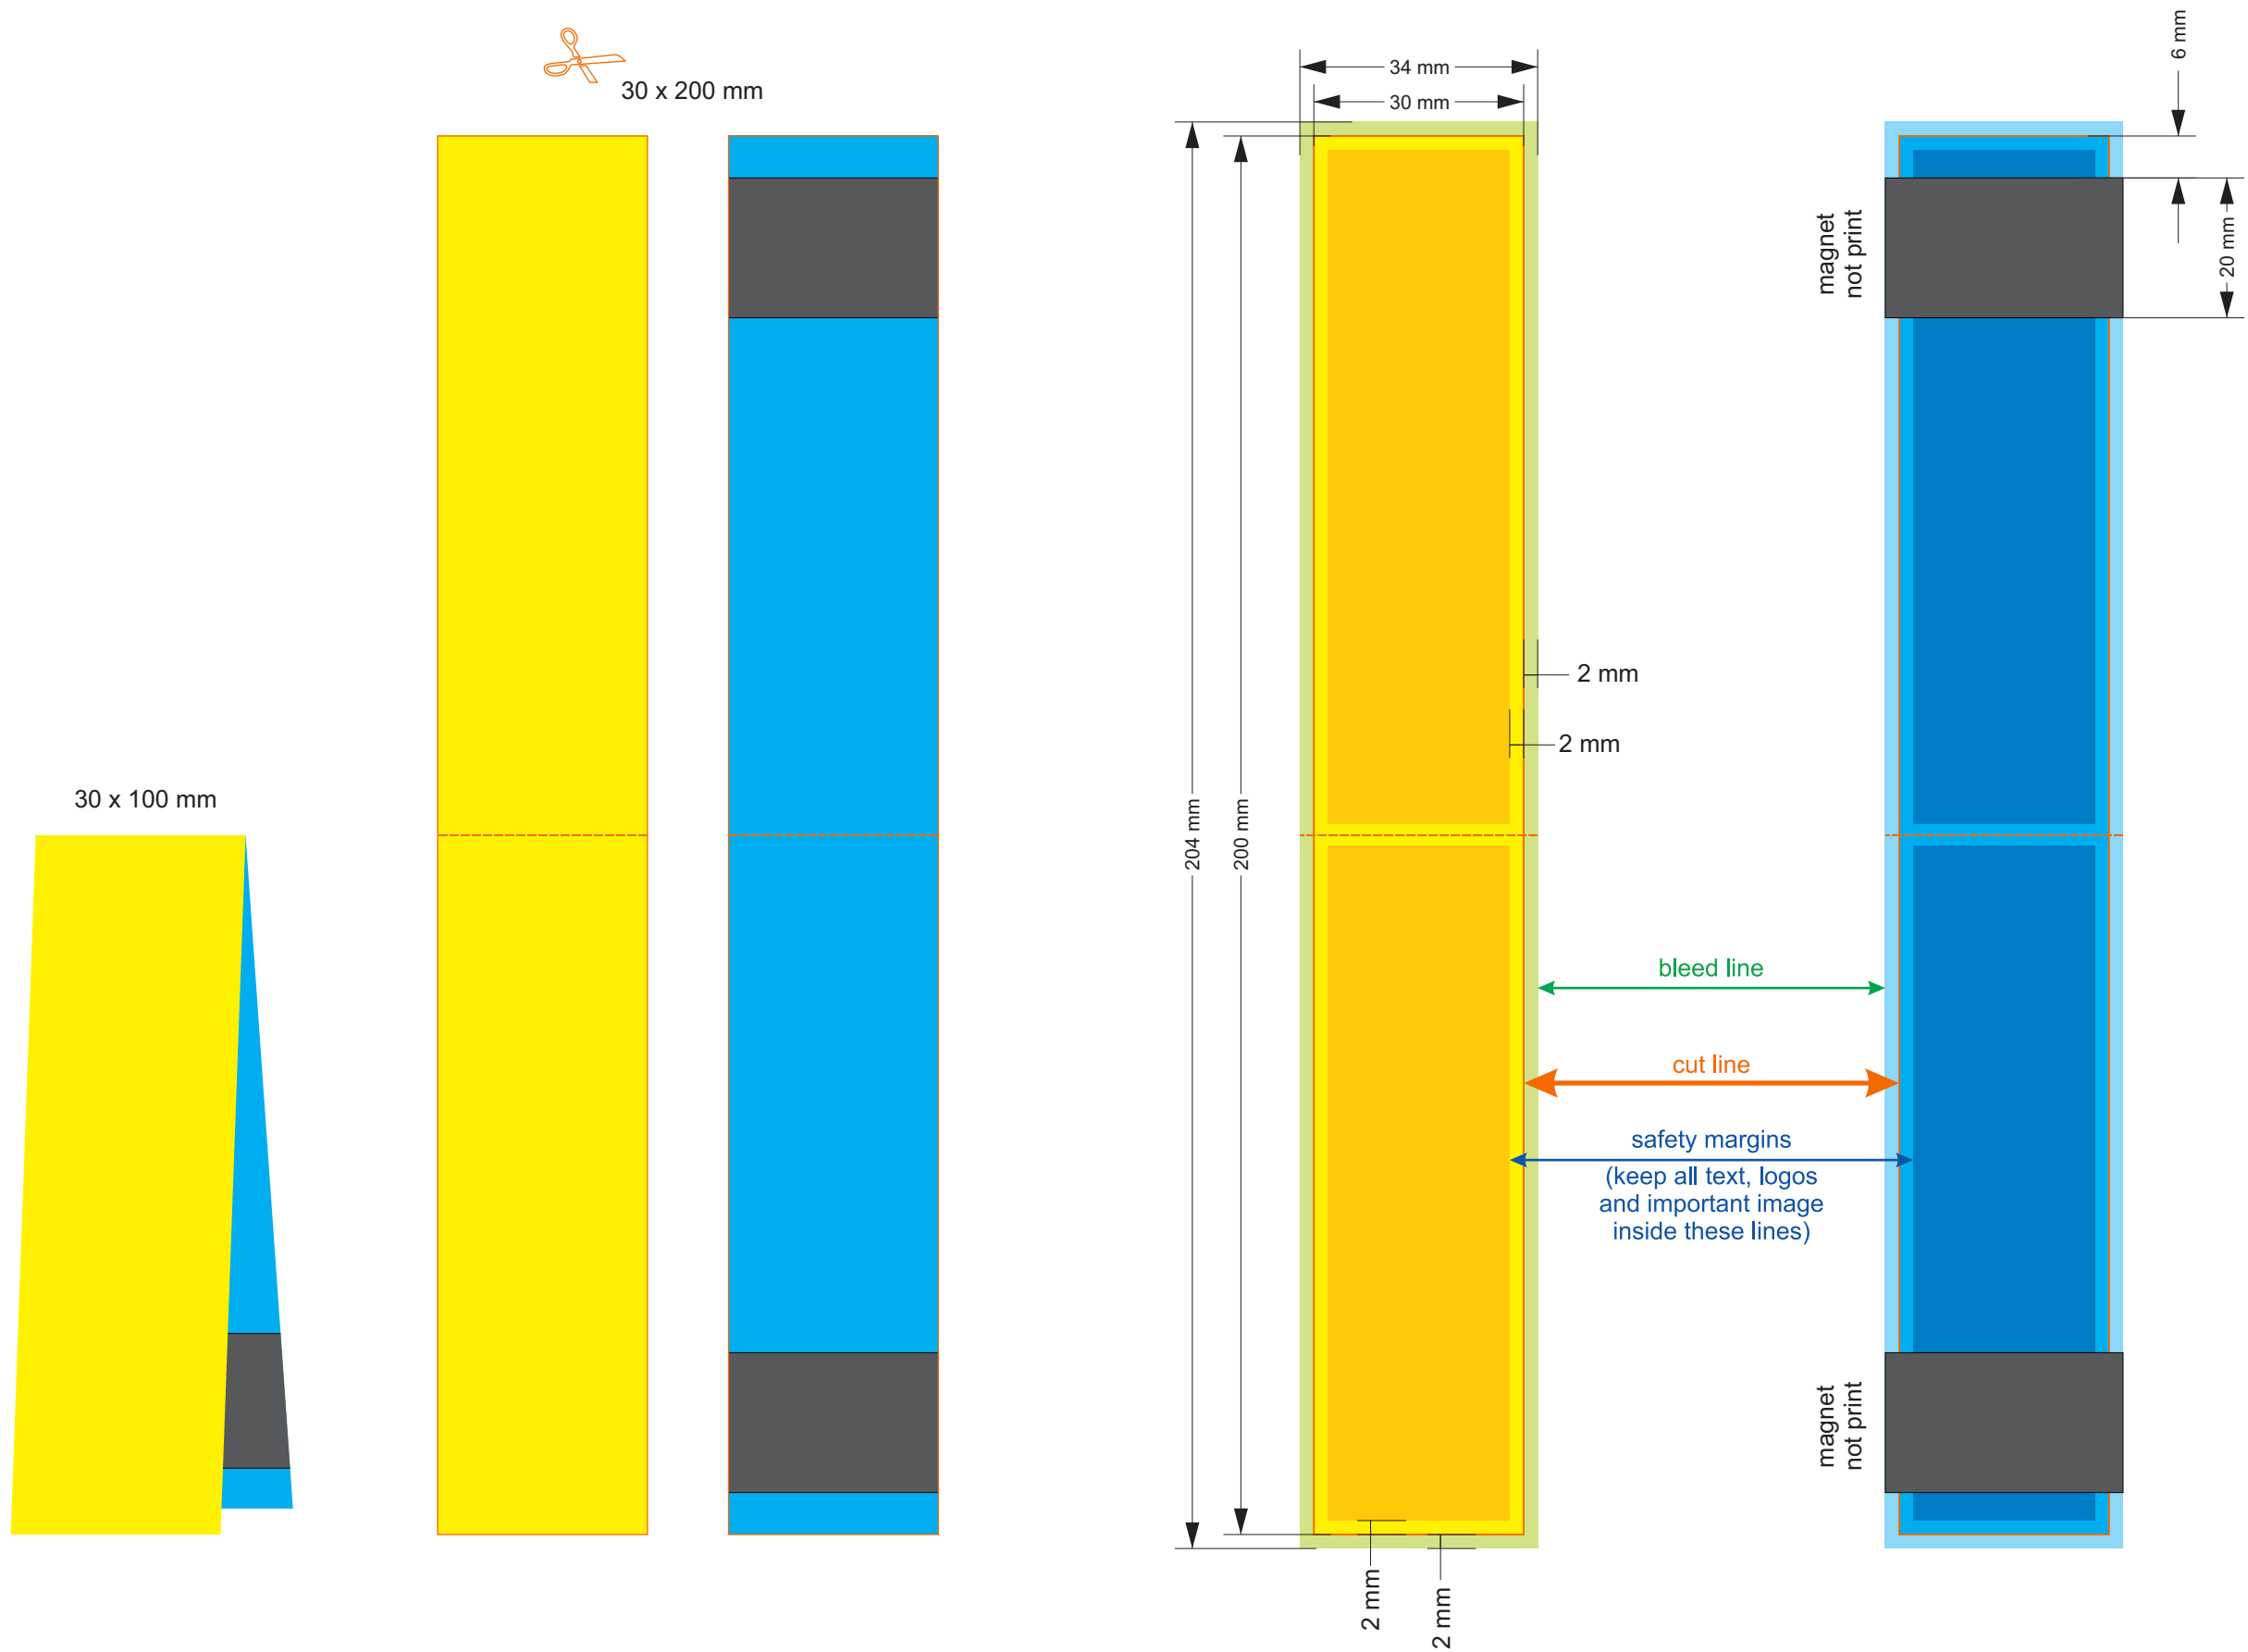

 20 x 120 mm

20 x 60 mm

20 x 120 mm

40 x 98 mm

40 x 160 mm

 40 x 300

40 x 150

bleed line
cut line
safety margins
(keep all text, logos and important image inside these lines)

30 x 70 mm

26 x 148 mm

 50 x 200 mm

50 x 100 mm

 50 x 200 mm

50 x 100 mm

 40 x 140 mm

40 x 70 mm

38 x 105 mm

38 x 210 mm

30 x 60 mm

30 x 120 mm

40 x 100 mm

40 x 200 mm

 60 x 180 mm

45 x 296 mm

20 x 60 mm

20 x 120 mm