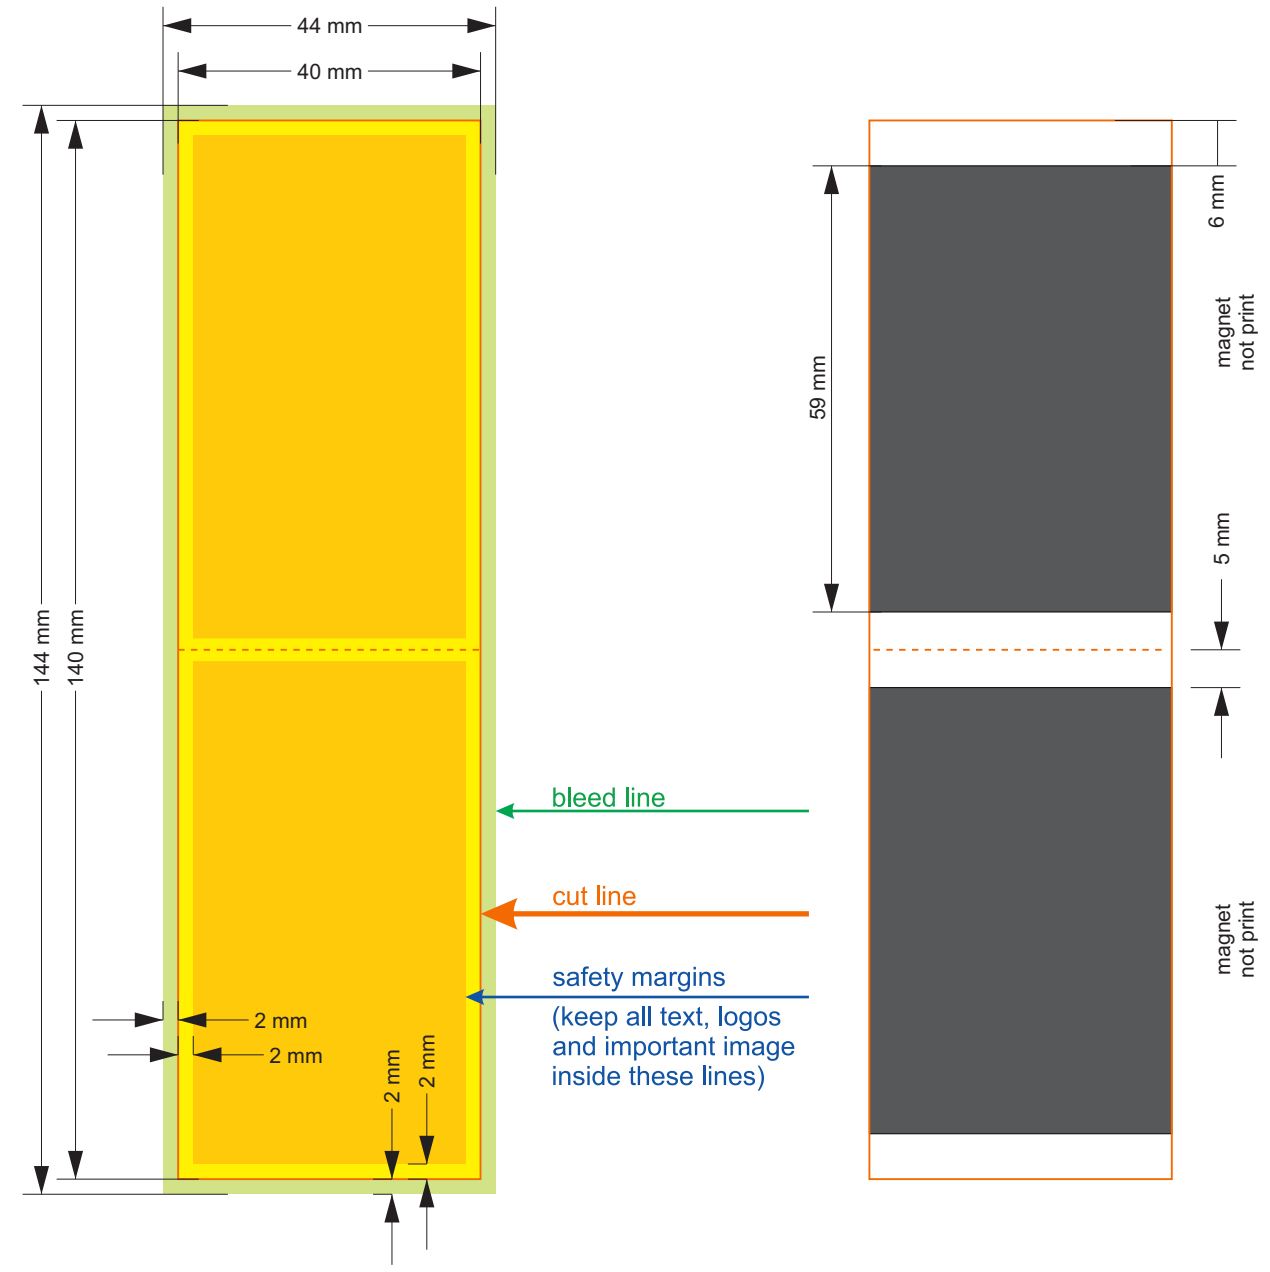

 20 x 120 mm

20 x 60 mm

20 x 120 mm

40 x 98 mm

40 x 160 mm

 40 x 300

40 x 150

bleed line
cut line
safety margins
(keep all text, logos and important image inside these lines)

30 x 70 mm

26 x 148 mm

 50 x 200 mm

50 x 100 mm

 50 x 200 mm

50 x 100 mm

 40 x 140 mm

40 x 70 mm

38 x 105 mm

38 x 210 mm

30 x 60 mm

30 x 120 mm

40 x 100 mm

40 x 200 mm

 60 x 180 mm

45 x 296 mm

20 x 60 mm

20 x 120 mm