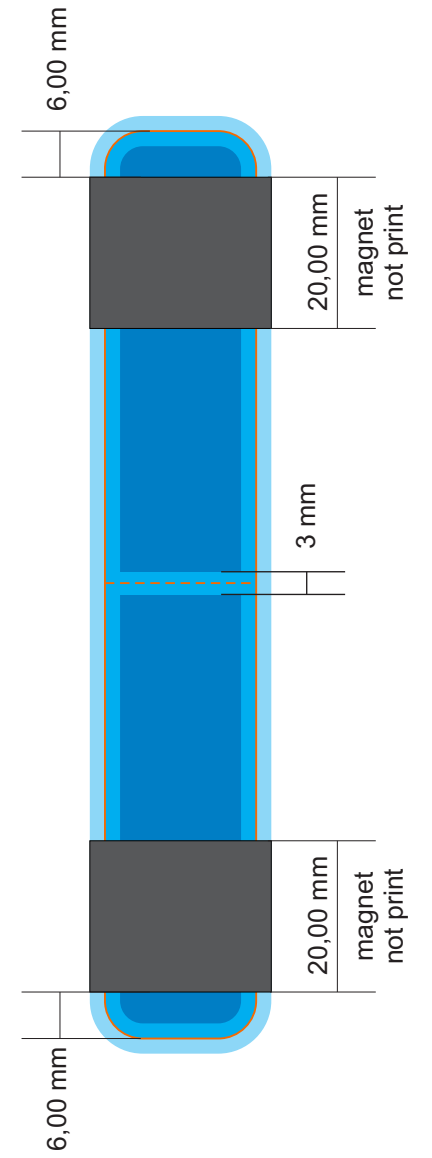

 40 X 152 mm

40 X 107,45 mm

20 x 60 mm

20 x 120 mm

20 x 60 mm

20 x 120 mm

30 x 148 mm

20 x 60 mm

 20 x 120 mm

20 x 60 mm

20 x 120 mm

40 x 98 mm

40 x 160 mm

 40 x 300

40 x 150

bleed line
cut line
safety margins
(keep all text, logos and important image inside these lines)

38 x 105 mm

38 x 210 mm

30 x 60 mm

30 x 120 mm

40 x 100 mm

40 x 200 mm

 60 x 180 mm

45 x 296 mm

20 x 60 mm

20 x 120 mm