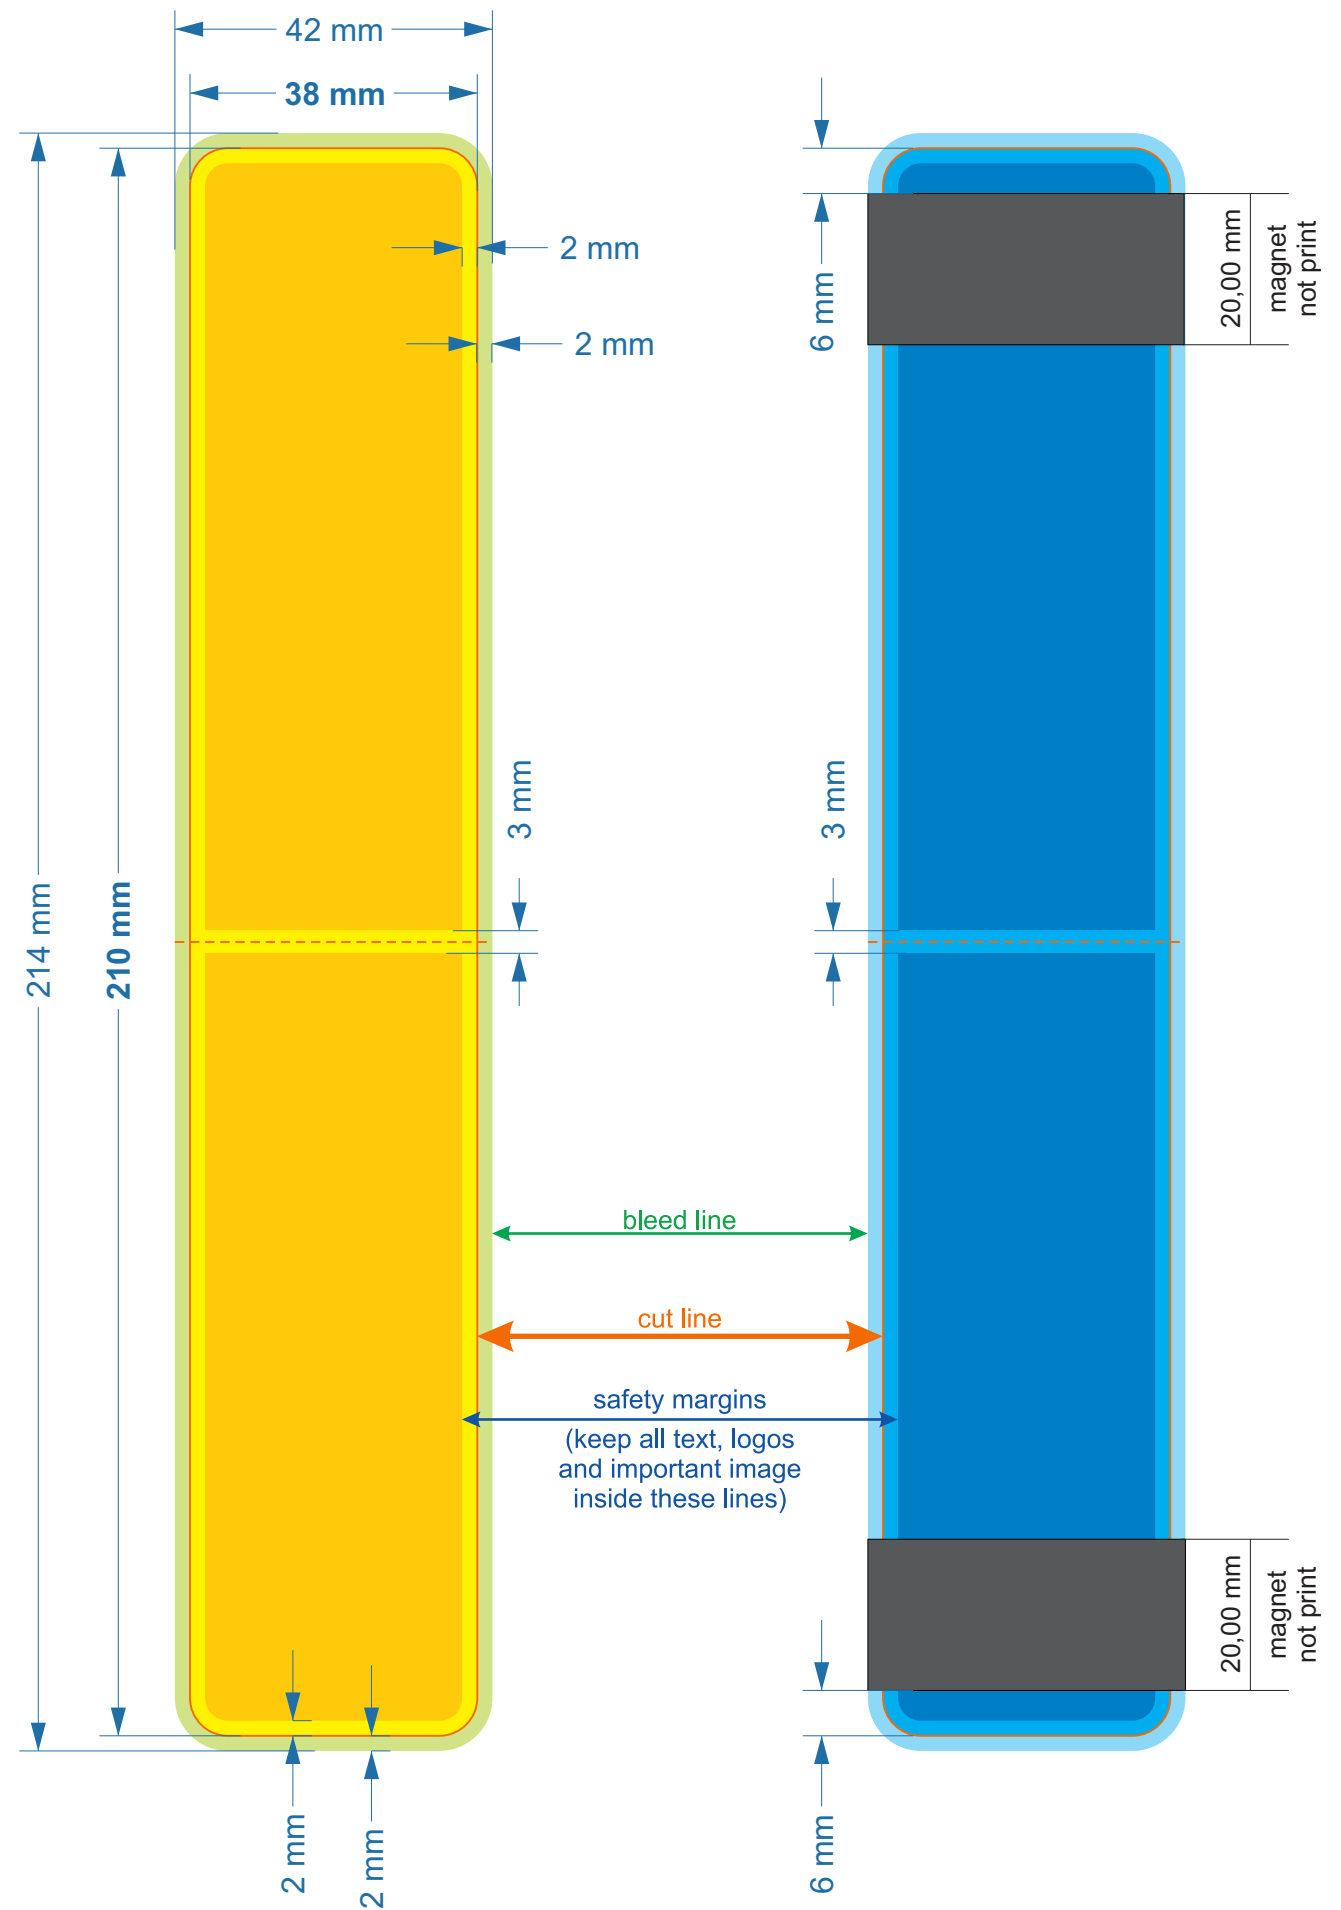

 20 x 120 mm

20 x 60 mm

20 x 120 mm

40 x 98 mm

40 x 160 mm

 40 x 300

40 x 150

bleed line
cut line
safety margins
(keep all text, logos and important image inside these lines)

30 x 70 mm

26 x 148 mm

 50 x 200 mm

50 x 100 mm

 50 x 200 mm

50 x 100 mm

 40 x 140 mm

40 x 70 mm

38 x 105 mm

38 x 210 mm

30 x 60 mm

30 x 120 mm

40 x 100 mm

40 x 200 mm

 60 x 180 mm

45 x 296 mm

20 x 60 mm

20 x 120 mm