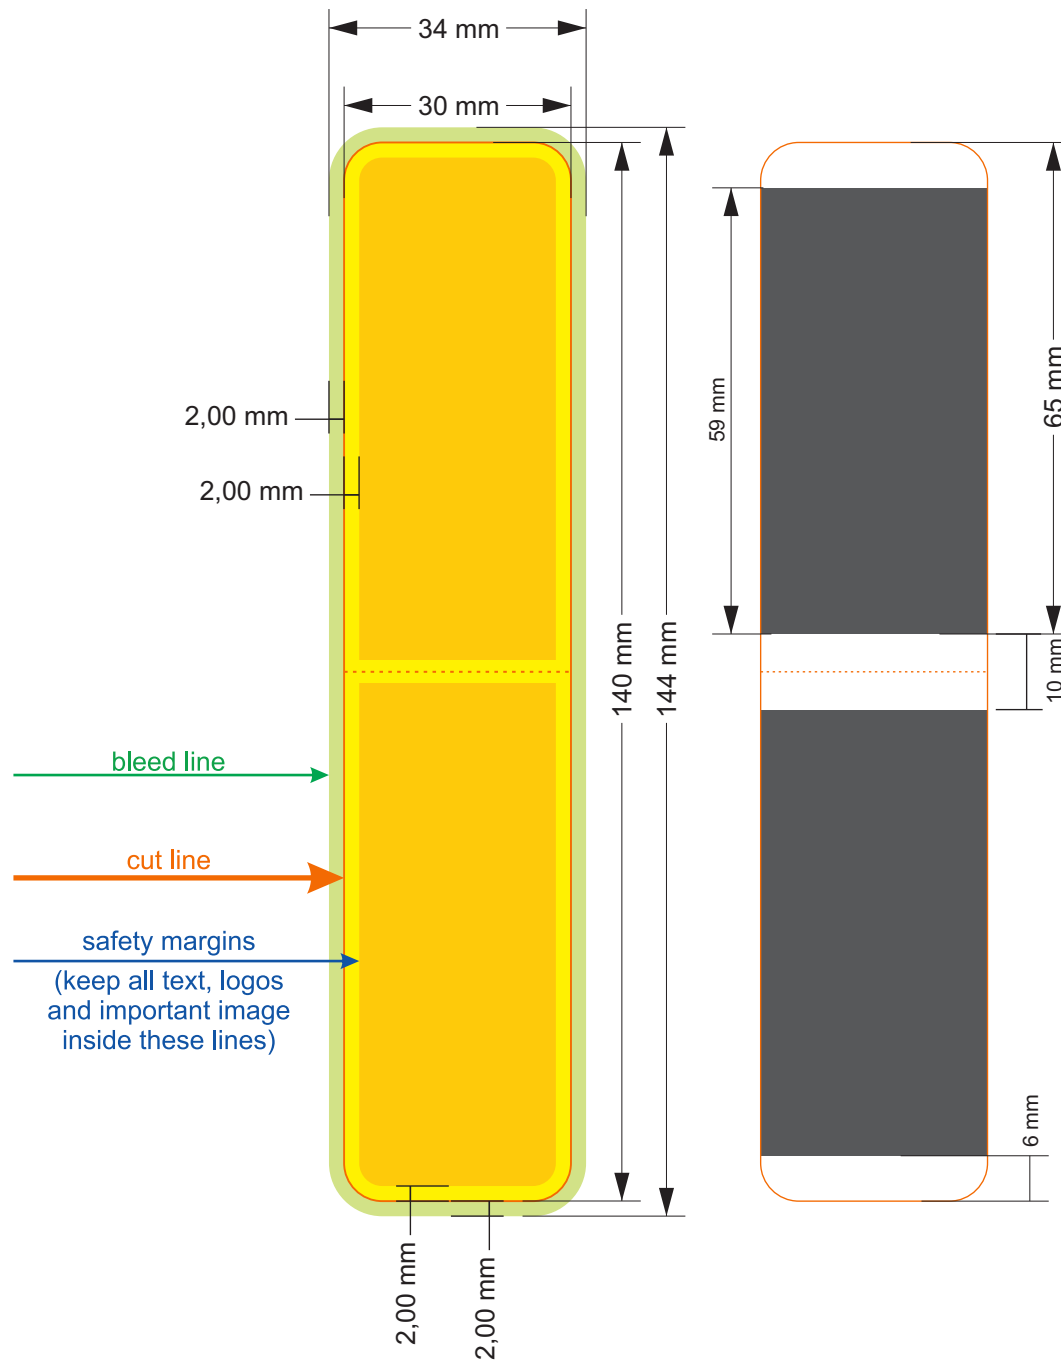

 20 x 120 mm

20 x 60 mm

20 x 120 mm

40 x 98 mm

40 x 160 mm

 40 x 300

40 x 150

bleed line
cut line
safety margins
(keep all text, logos and important image inside these lines)

30 x 70 mm

26 x 148 mm

 50 x 200 mm

50 x 100 mm

 50 x 200 mm

50 x 100 mm

 40 x 140 mm

40 x 70 mm

38 x 105 mm

38 x 210 mm

30 x 60 mm

30 x 120 mm

40 x 100 mm

40 x 200 mm

 60 x 180 mm

45 x 296 mm

20 x 60 mm

20 x 120 mm