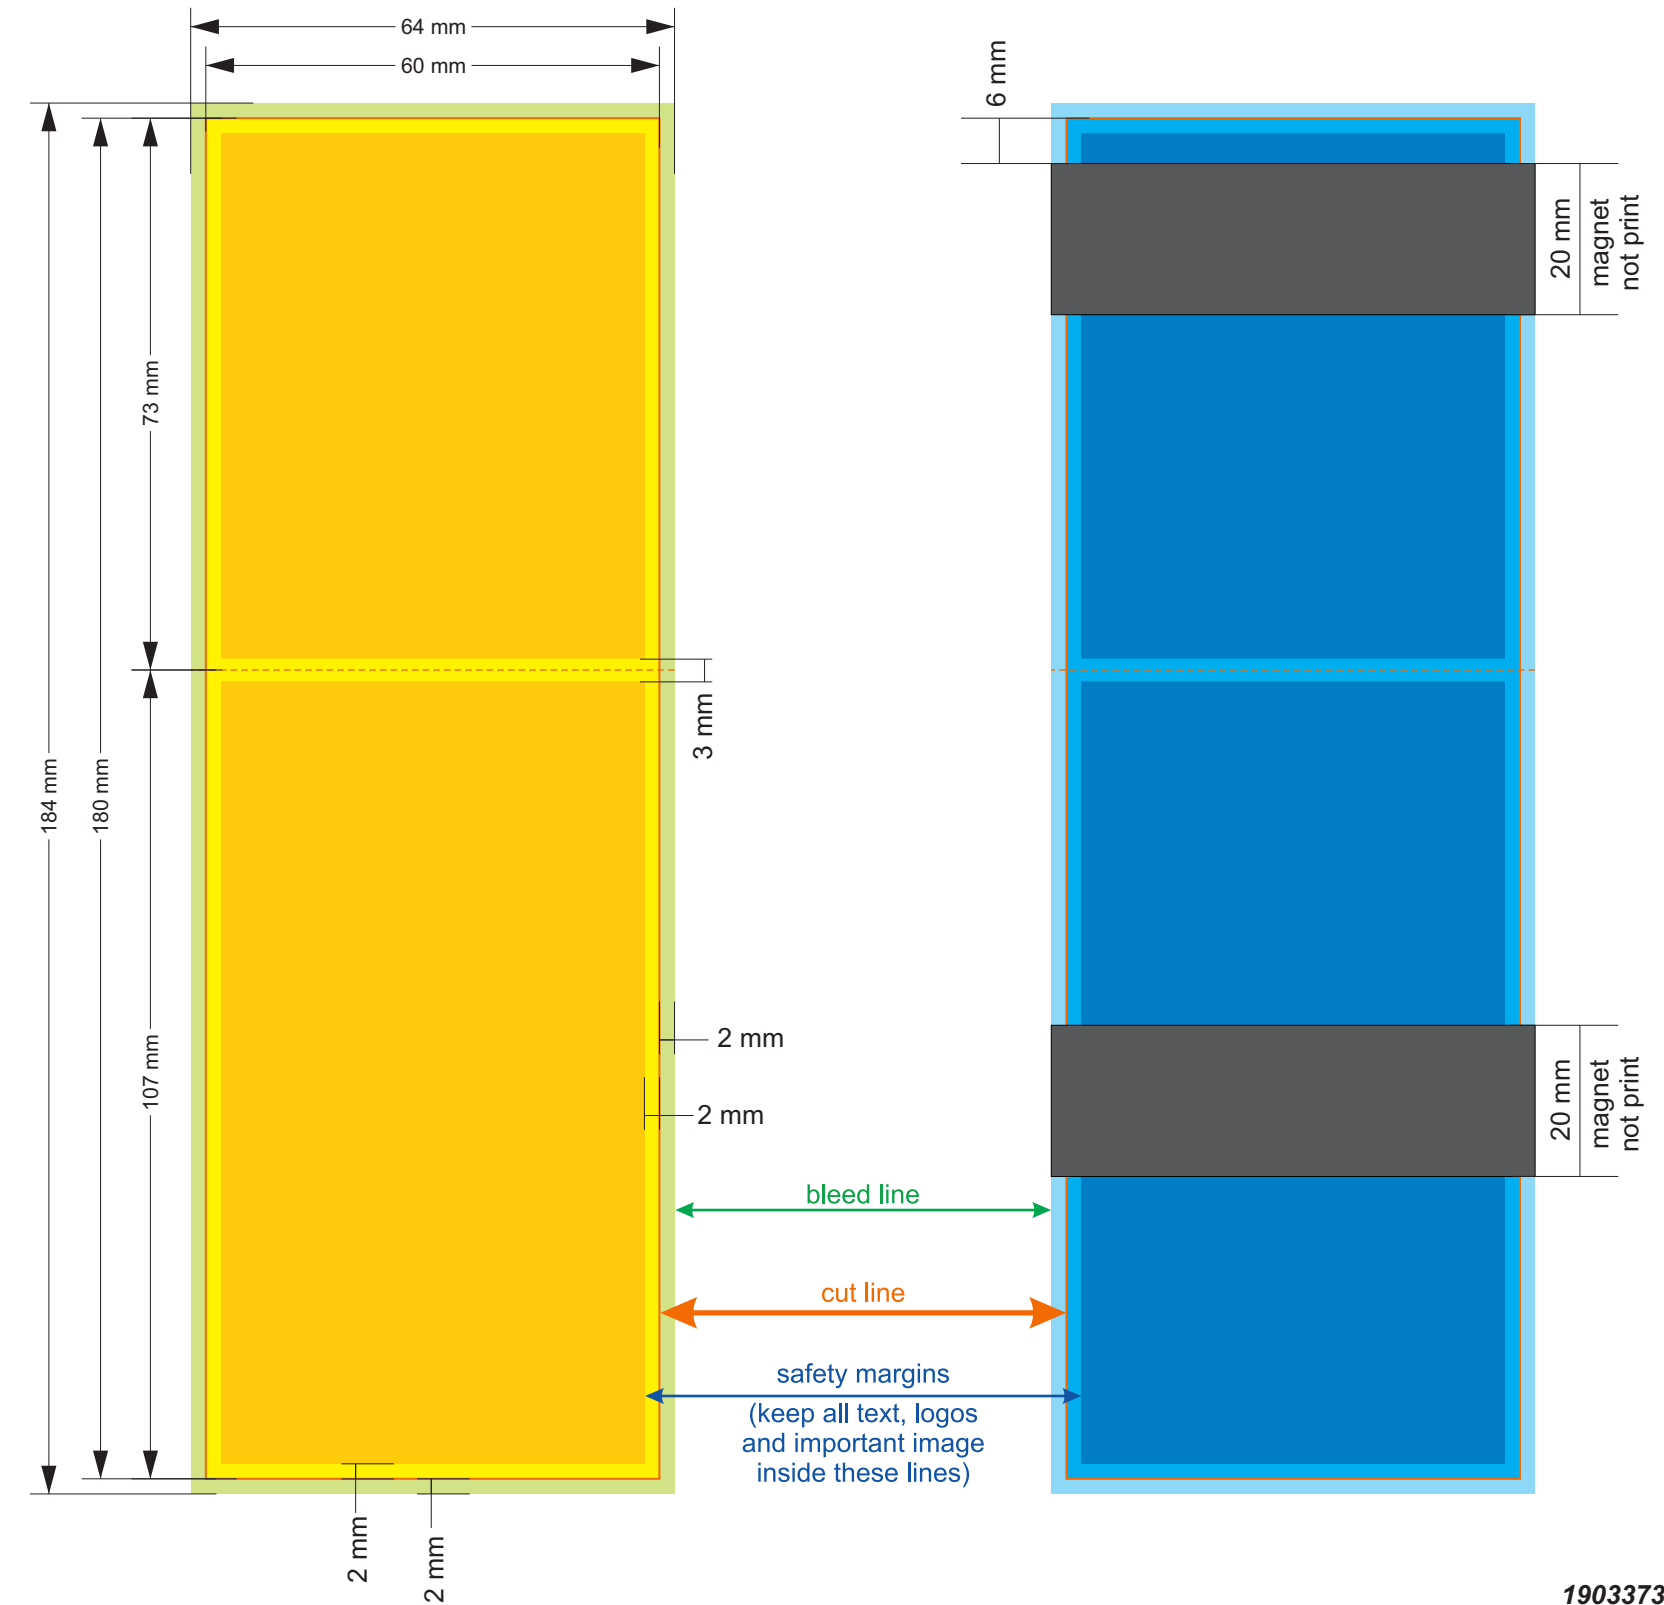

 20 x 120 mm

20 x 60 mm

20 x 120 mm

40 x 98 mm

40 x 160 mm

 40 x 300

40 x 150

bleed line
cut line
safety margins
(keep all text, logos and important image inside these lines)

30 x 70 mm

26 x 148 mm

 50 x 200 mm

50 x 100 mm

 50 x 200 mm

50 x 100 mm

 40 x 140 mm

40 x 70 mm

38 x 105 mm

38 x 210 mm

30 x 60 mm

30 x 120 mm

40 x 100 mm

40 x 200 mm

 60 x 180 mm

45 x 296 mm

20 x 60 mm

20 x 120 mm