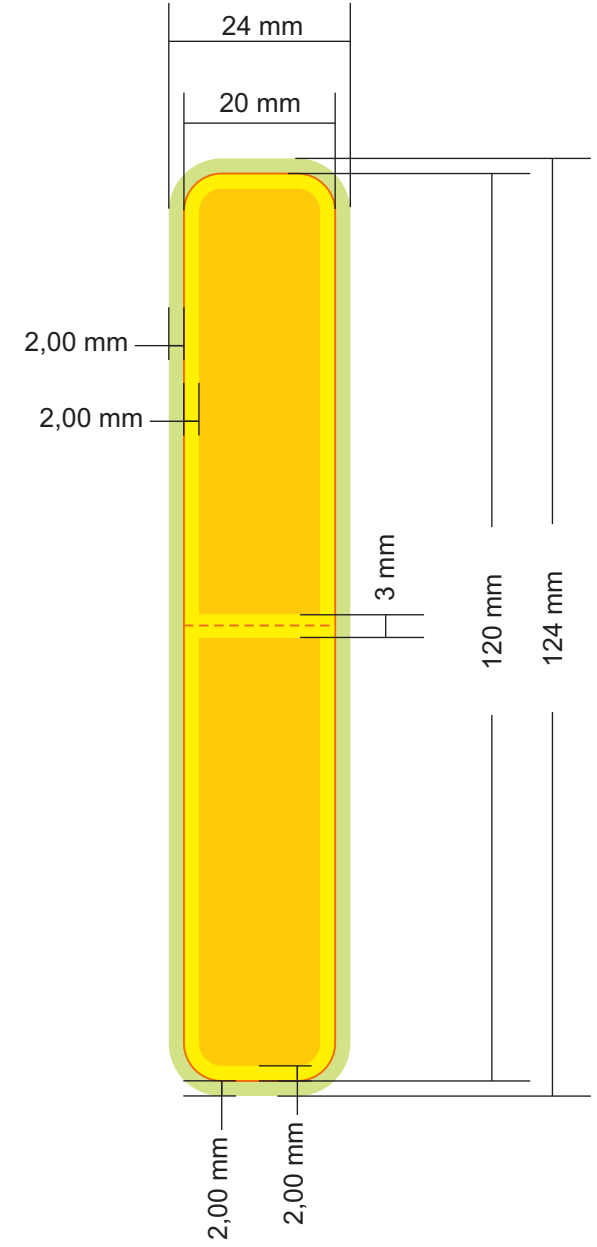

 40 X 152 mm

40 X 107,45 mm

20 x 60 mm

20 x 120 mm

20 x 60 mm

20 x 120 mm

30 x 148 mm

20 x 60 mm

 20 x 120 mm

20 x 60 mm

20 x 120 mm

40 x 98 mm

40 x 160 mm

 40 x 300

40 x 150

bleed line
cut line
safety margins
(keep all text, logos and important image inside these lines)

38 x 105 mm

38 x 210 mm

30 x 60 mm

30 x 120 mm

40 x 100 mm

40 x 200 mm

 60 x 180 mm

45 x 296 mm

20 x 60 mm

20 x 120 mm