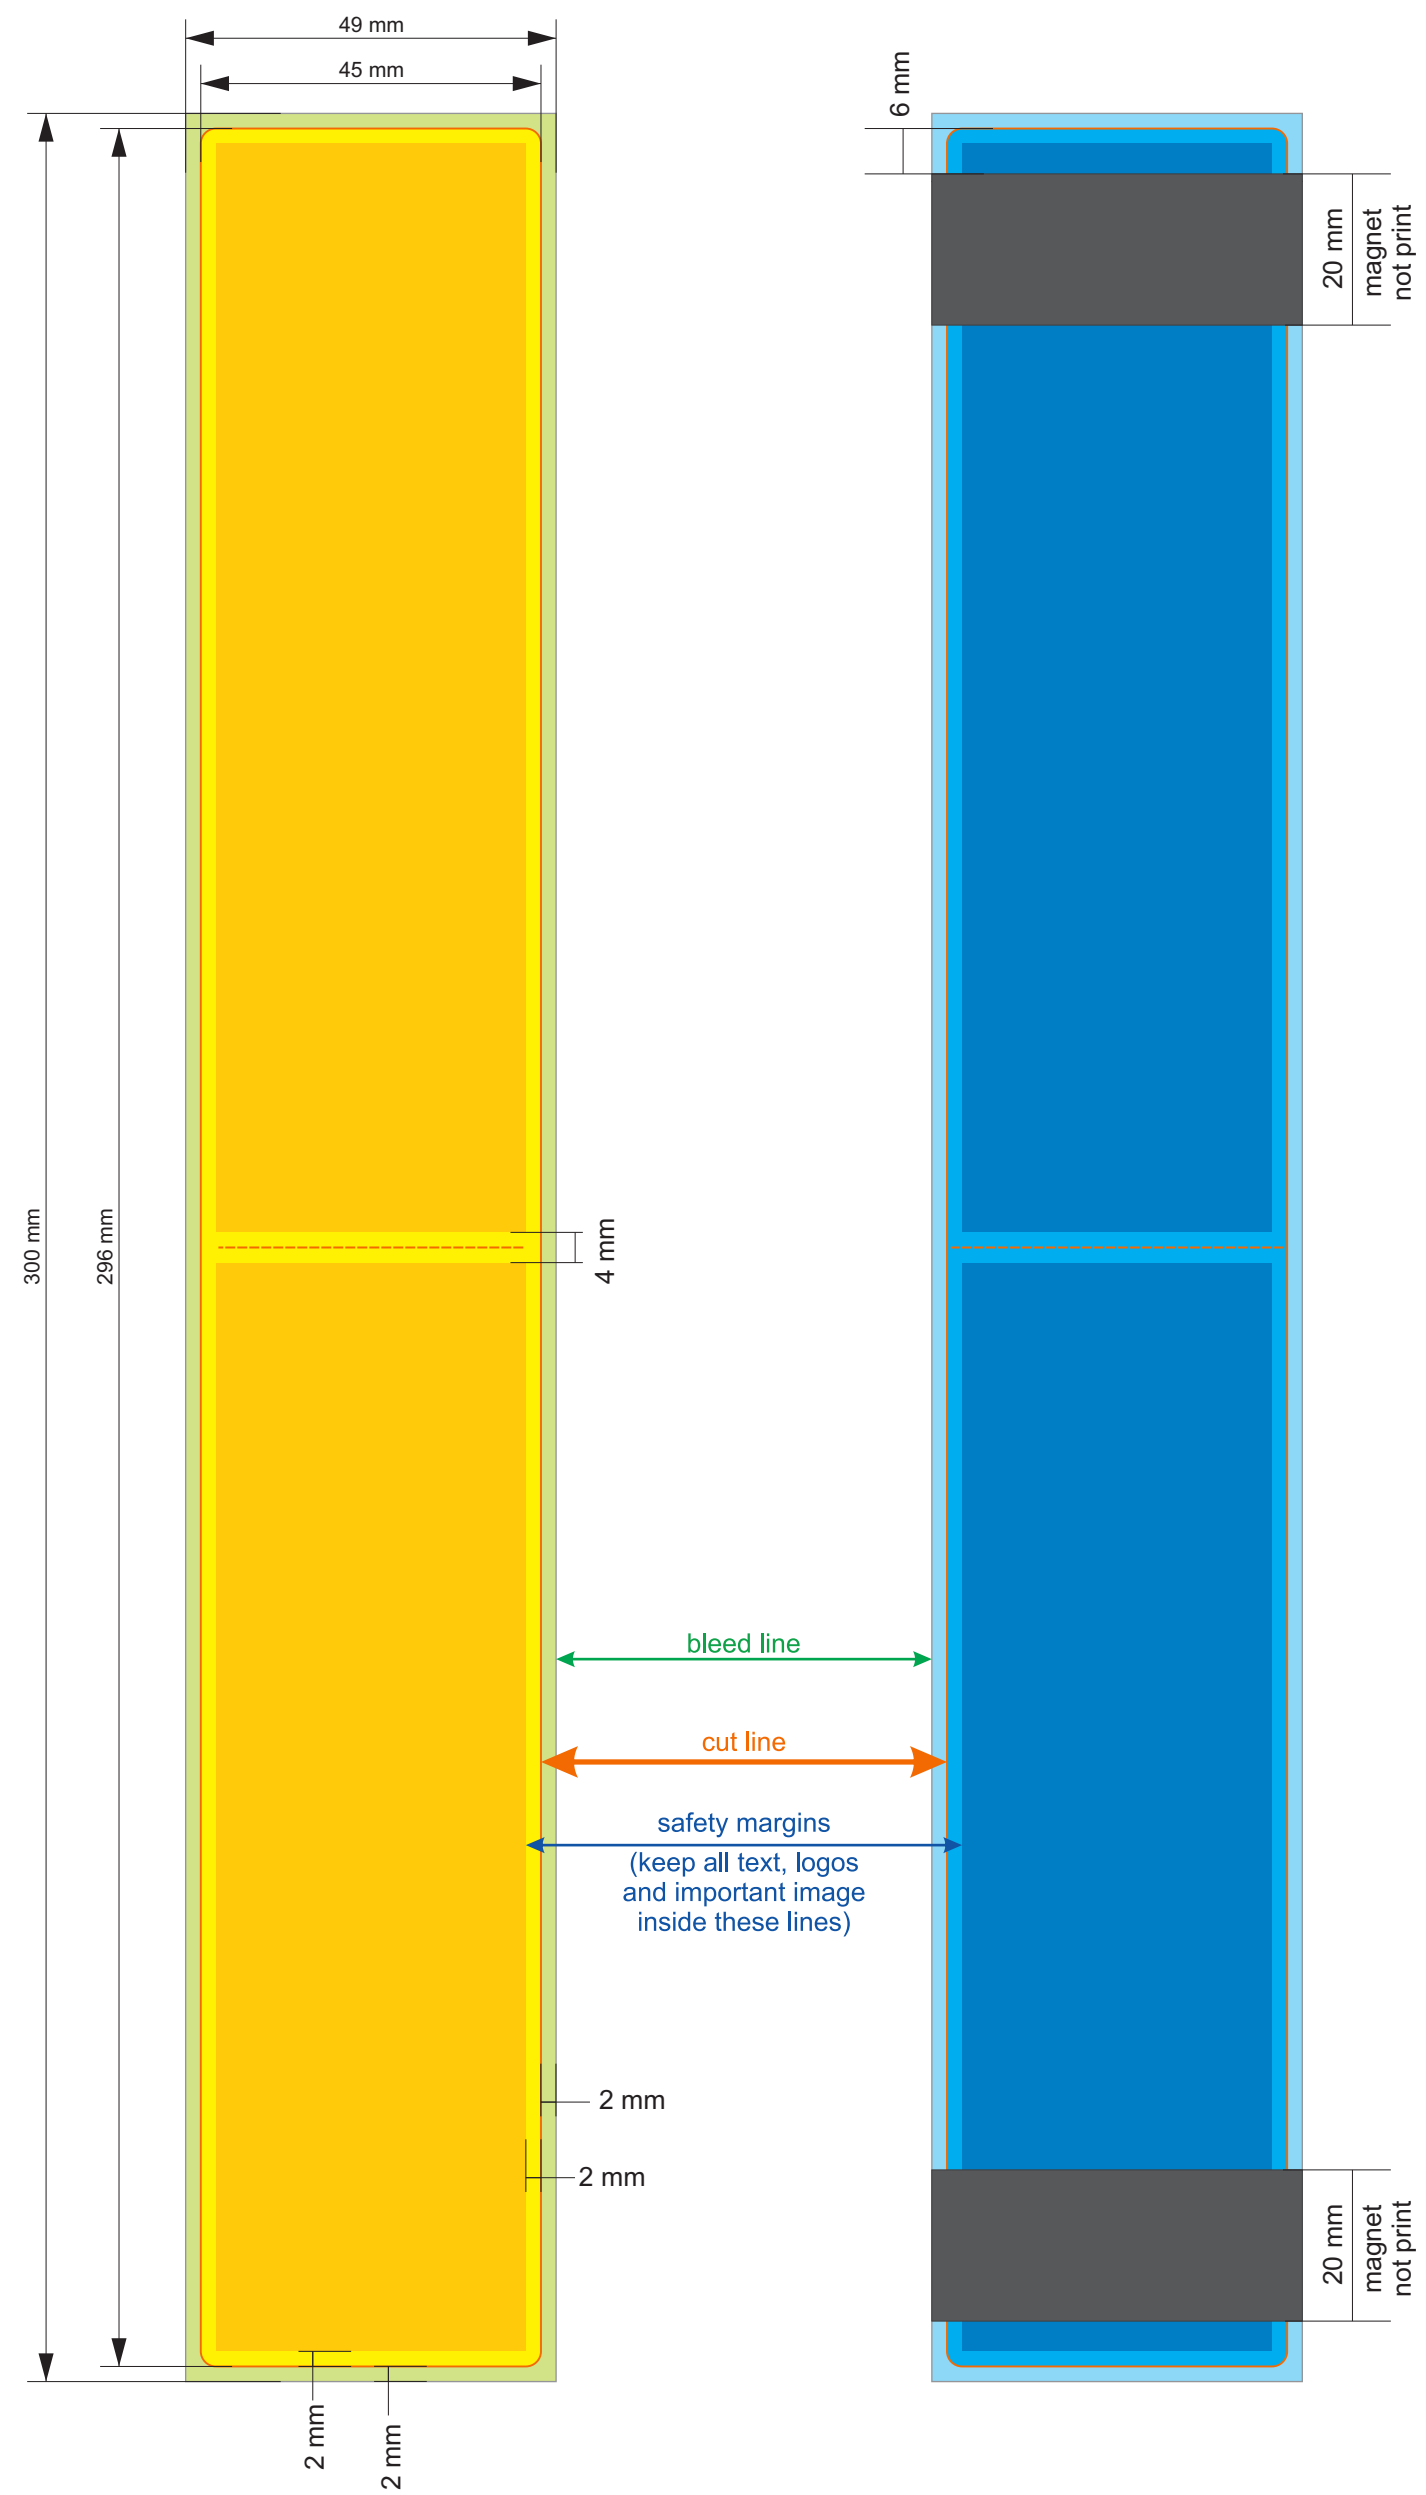

 40 X 152 mm

40 X 107,45 mm

20 x 60 mm

20 x 120 mm

20 x 60 mm

20 x 120 mm

30 x 148 mm

20 x 60 mm

 20 x 120 mm

20 x 60 mm

20 x 120 mm

40 x 98 mm

40 x 160 mm

 40 x 300

40 x 150

bleed line
cut line
safety margins
(keep all text, logos and important image inside these lines)

38 x 105 mm

38 x 210 mm

30 x 60 mm

30 x 120 mm

40 x 100 mm

40 x 200 mm

 60 x 180 mm

45 x 296 mm

20 x 60 mm

20 x 120 mm