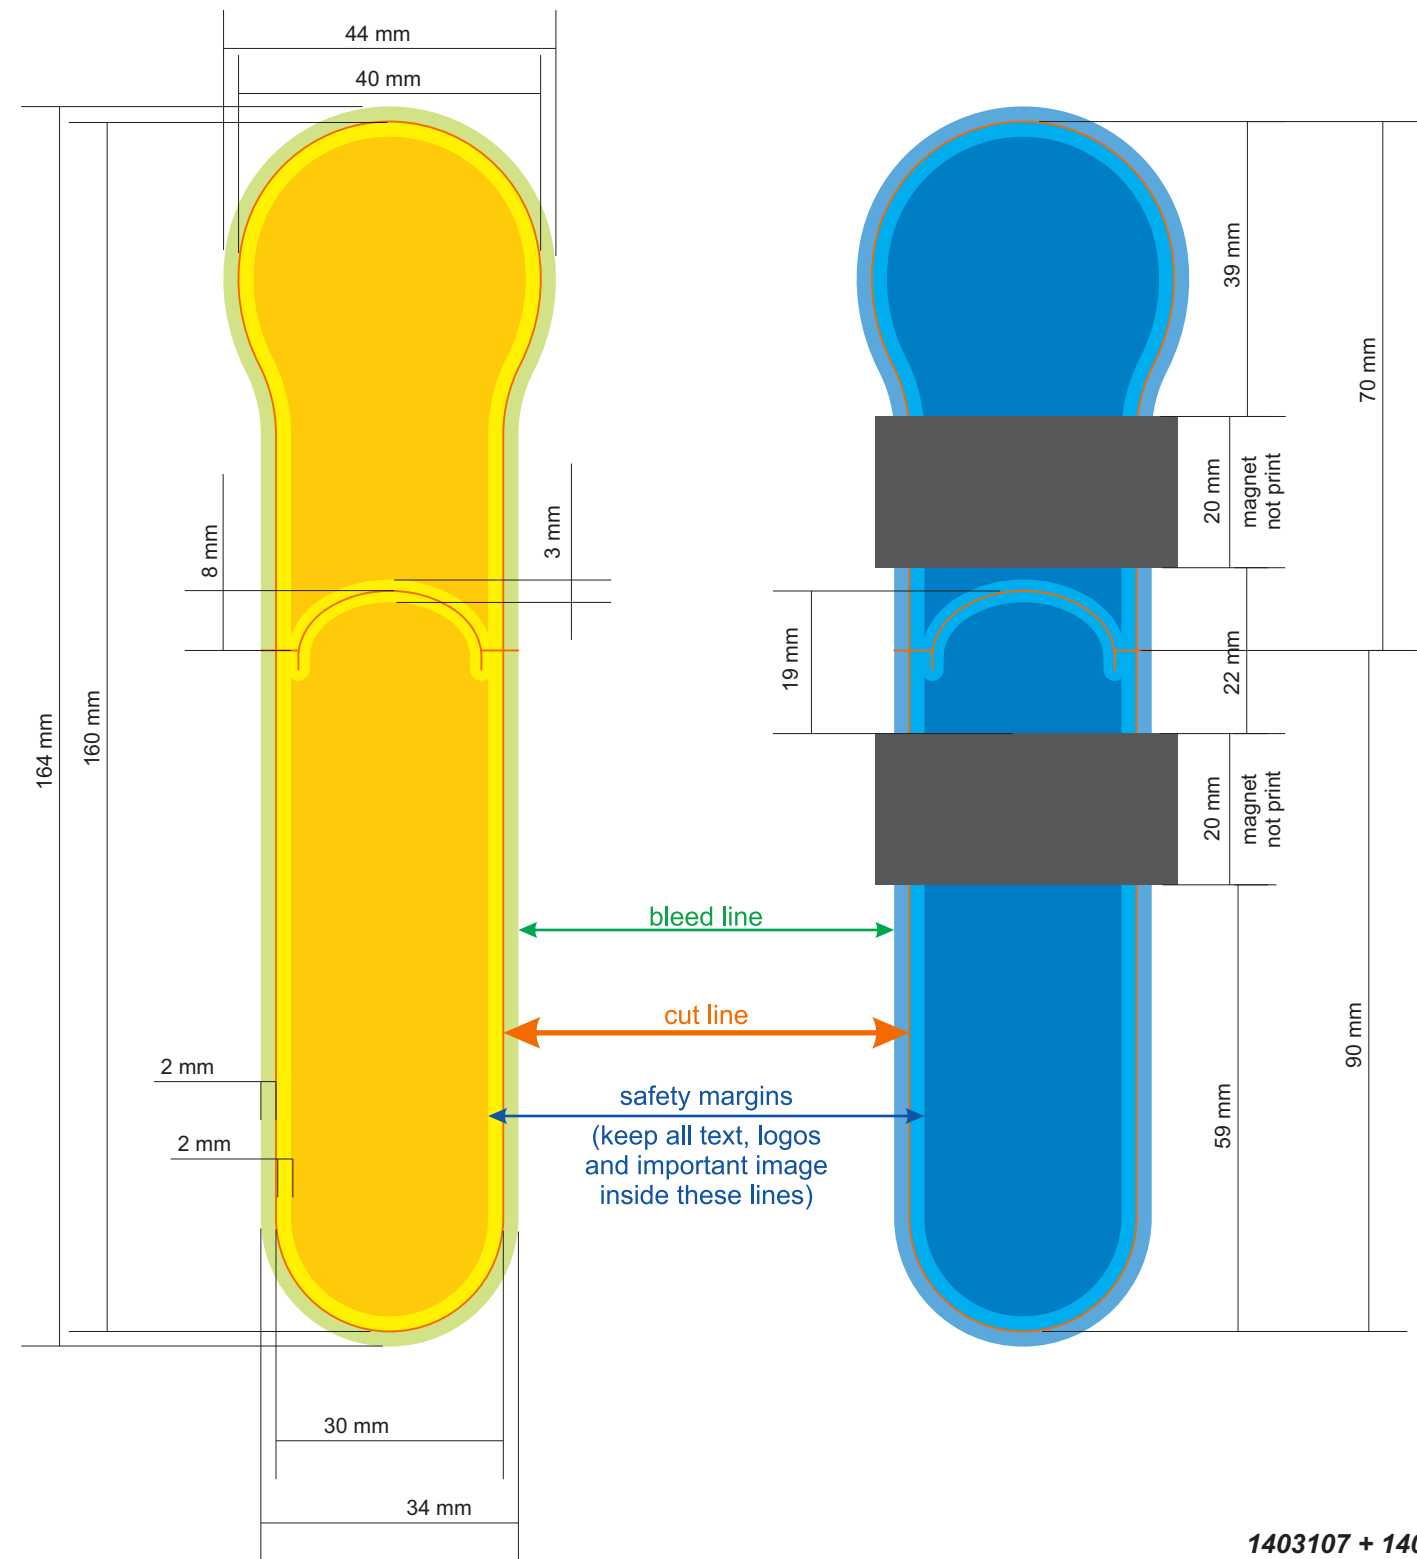

 40 X 152 mm

40 X 107,45 mm

20 x 60 mm

20 x 120 mm

20 x 60 mm

20 x 120 mm

30 x 148 mm

20 x 60 mm

 20 x 120 mm

20 x 60 mm

20 x 120 mm

40 x 98 mm

40 x 160 mm

 40 x 300

40 x 150

bleed line
cut line
safety margins
(keep all text, logos and important image inside these lines)

38 x 105 mm

38 x 210 mm

30 x 60 mm

30 x 120 mm

40 x 100 mm

40 x 200 mm

 60 x 180 mm

45 x 296 mm

20 x 60 mm

20 x 120 mm