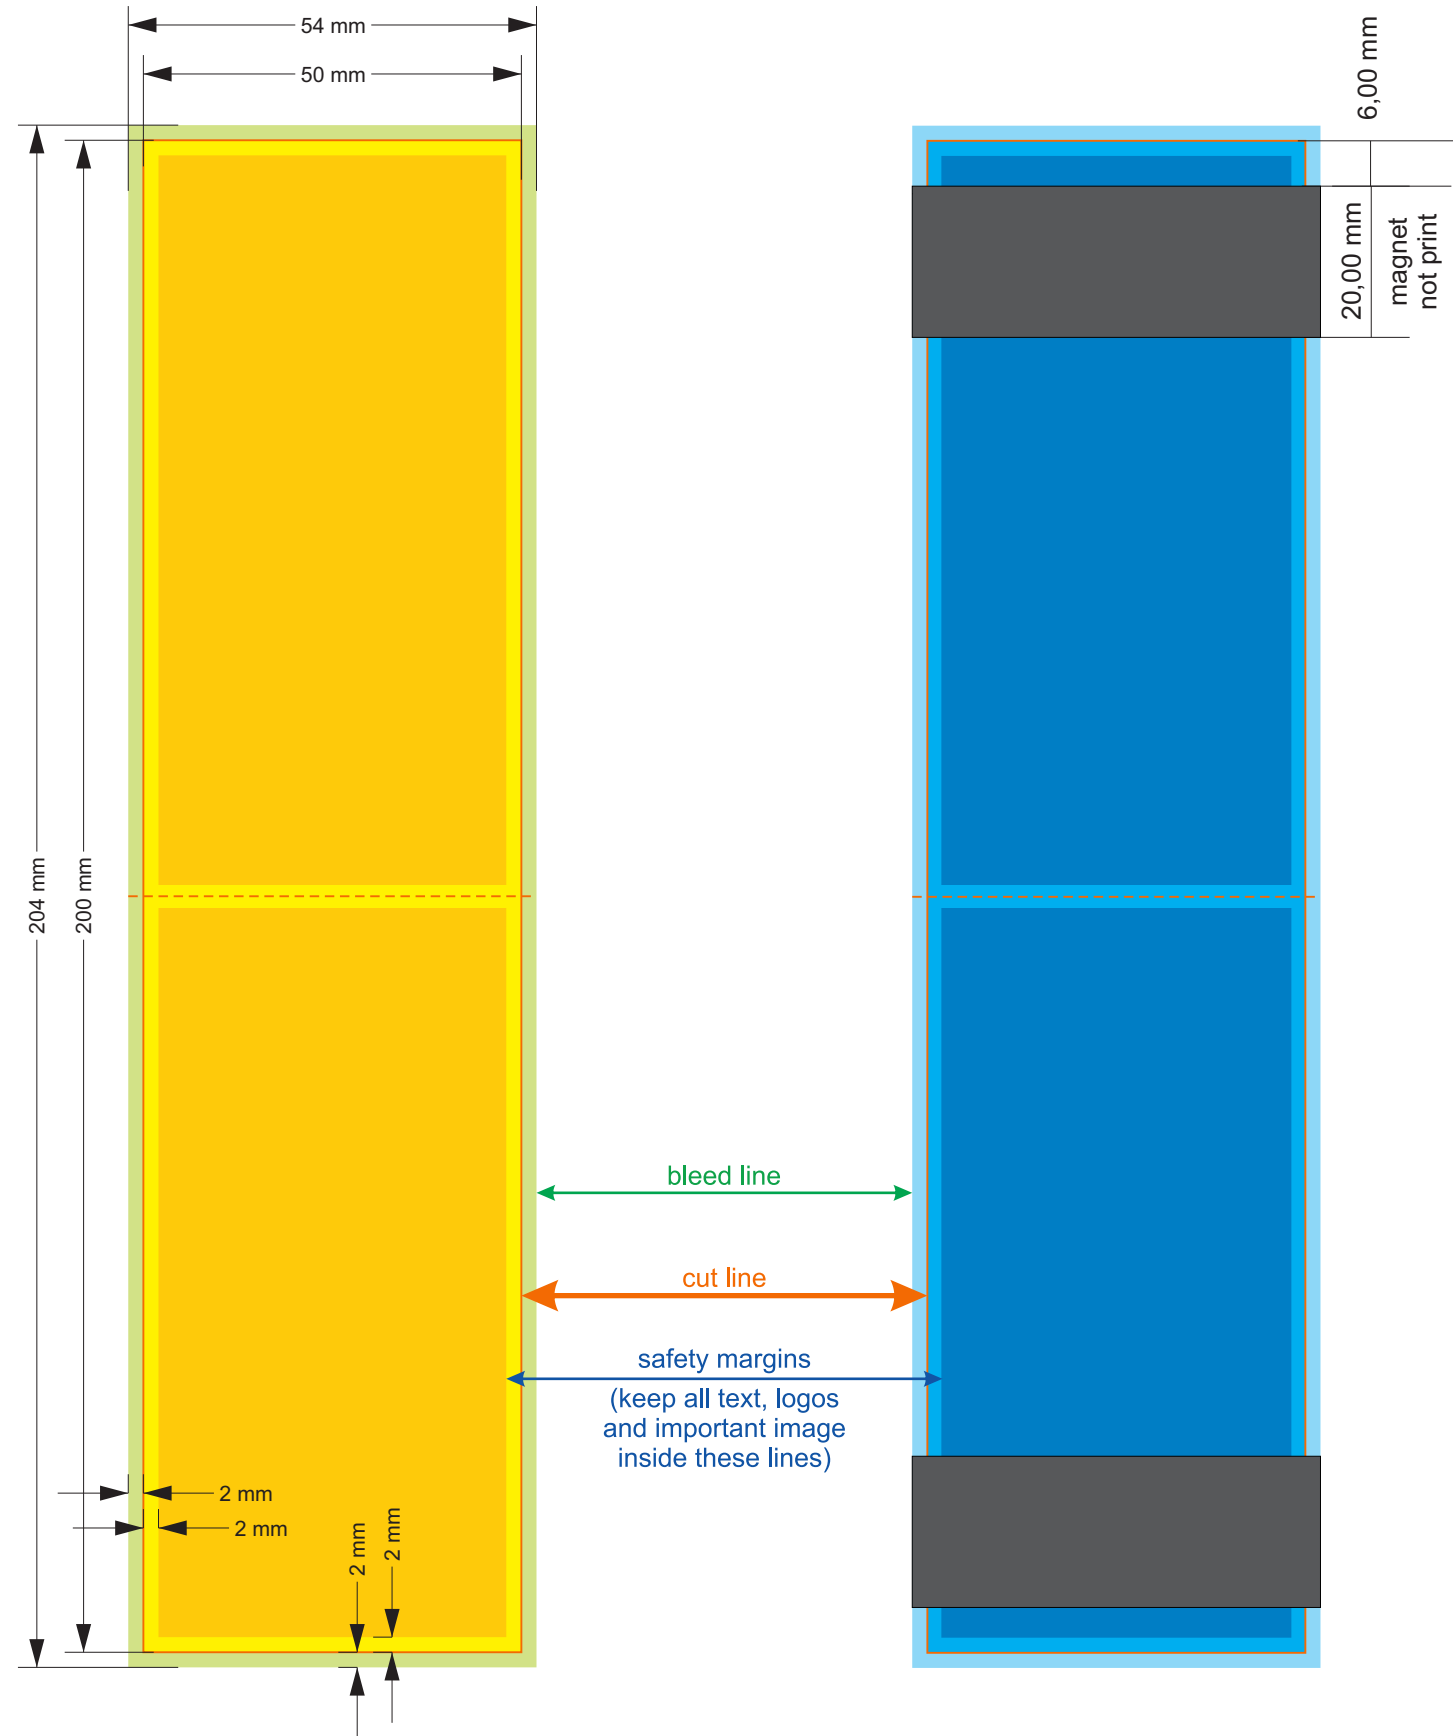

 20 x 120 mm

20 x 60 mm

20 x 120 mm

40 x 98 mm

40 x 160 mm

 40 x 300

40 x 150

bleed line
cut line
safety margins
(keep all text, logos and important image inside these lines)

30 x 70 mm

26 x 148 mm

 50 x 200 mm

50 x 100 mm

 50 x 200 mm

50 x 100 mm

 40 x 140 mm

40 x 70 mm

38 x 105 mm

38 x 210 mm

30 x 60 mm

30 x 120 mm

40 x 100 mm

40 x 200 mm

 60 x 180 mm

45 x 296 mm

20 x 60 mm

20 x 120 mm