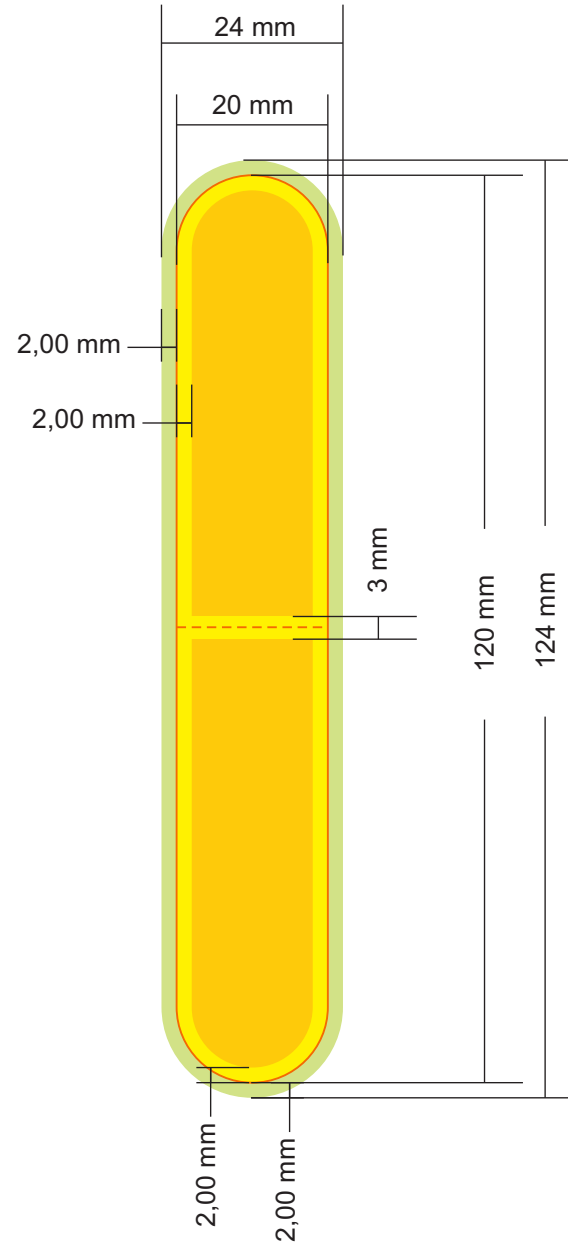

 40 X 152 mm

40 X 107,45 mm

20 x 60 mm

20 x 120 mm

20 x 60 mm

20 x 120 mm

30 x 148 mm

20 x 60 mm

 20 x 120 mm

20 x 60 mm

20 x 120 mm

40 x 98 mm

40 x 160 mm

 40 x 300

40 x 150

bleed line
cut line
safety margins
(keep all text, logos and important image inside these lines)

38 x 105 mm

38 x 210 mm

30 x 60 mm

30 x 120 mm

40 x 100 mm

40 x 200 mm

 60 x 180 mm

45 x 296 mm

20 x 60 mm

20 x 120 mm