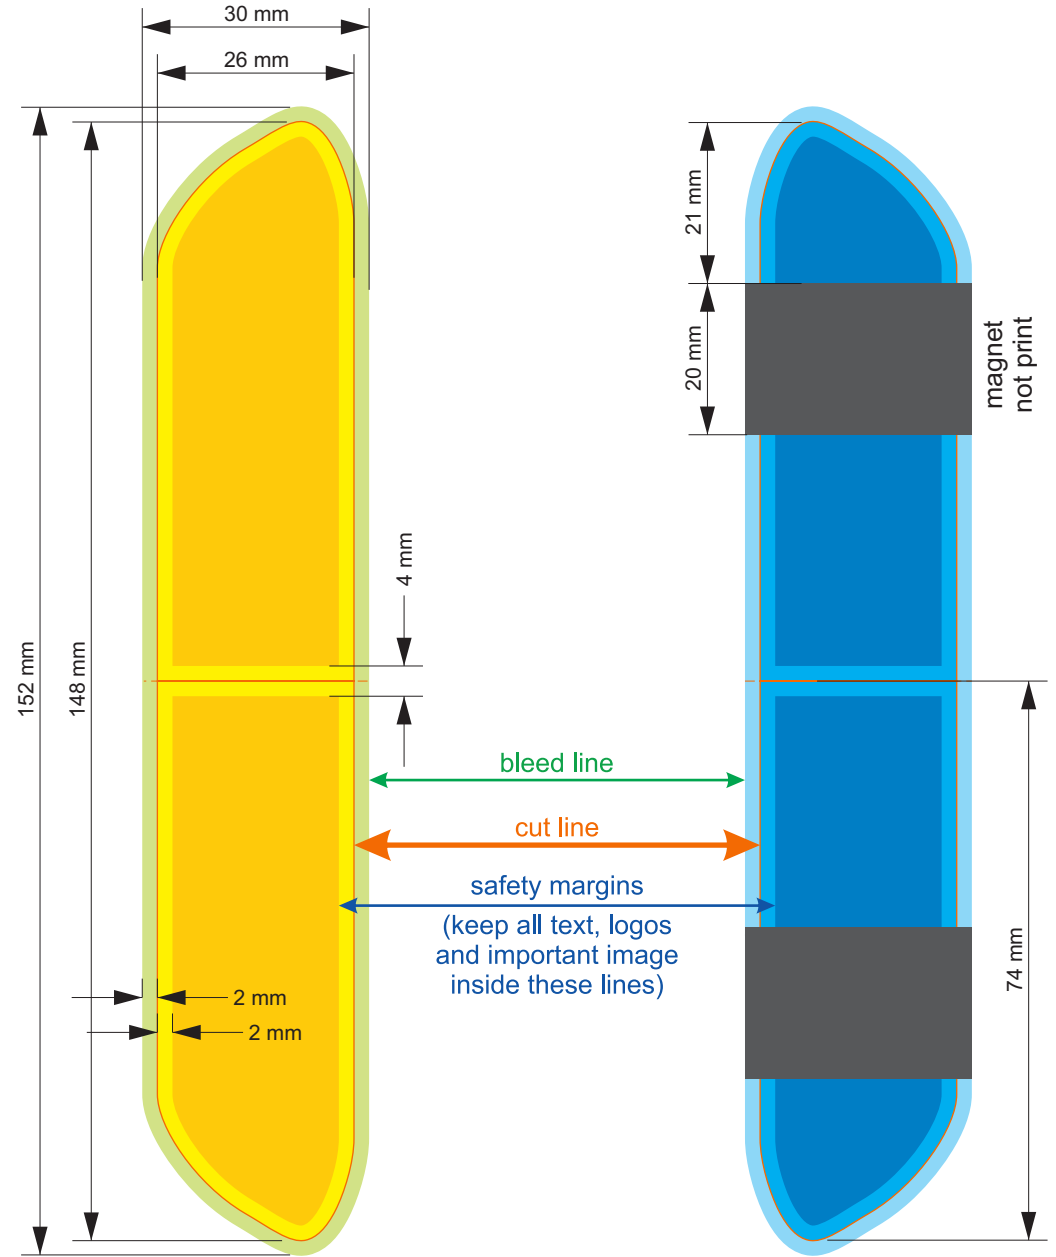

 20 x 120 mm

20 x 60 mm

20 x 120 mm

40 x 98 mm

40 x 160 mm

 40 x 300

40 x 150

bleed line
cut line
safety margins
(keep all text, logos and important image inside these lines)

30 x 70 mm

26 x 148 mm

 50 x 200 mm

50 x 100 mm

 50 x 200 mm

50 x 100 mm

 40 x 140 mm

40 x 70 mm

38 x 105 mm

38 x 210 mm

30 x 60 mm

30 x 120 mm

40 x 100 mm

40 x 200 mm

 60 x 180 mm

45 x 296 mm

20 x 60 mm

20 x 120 mm