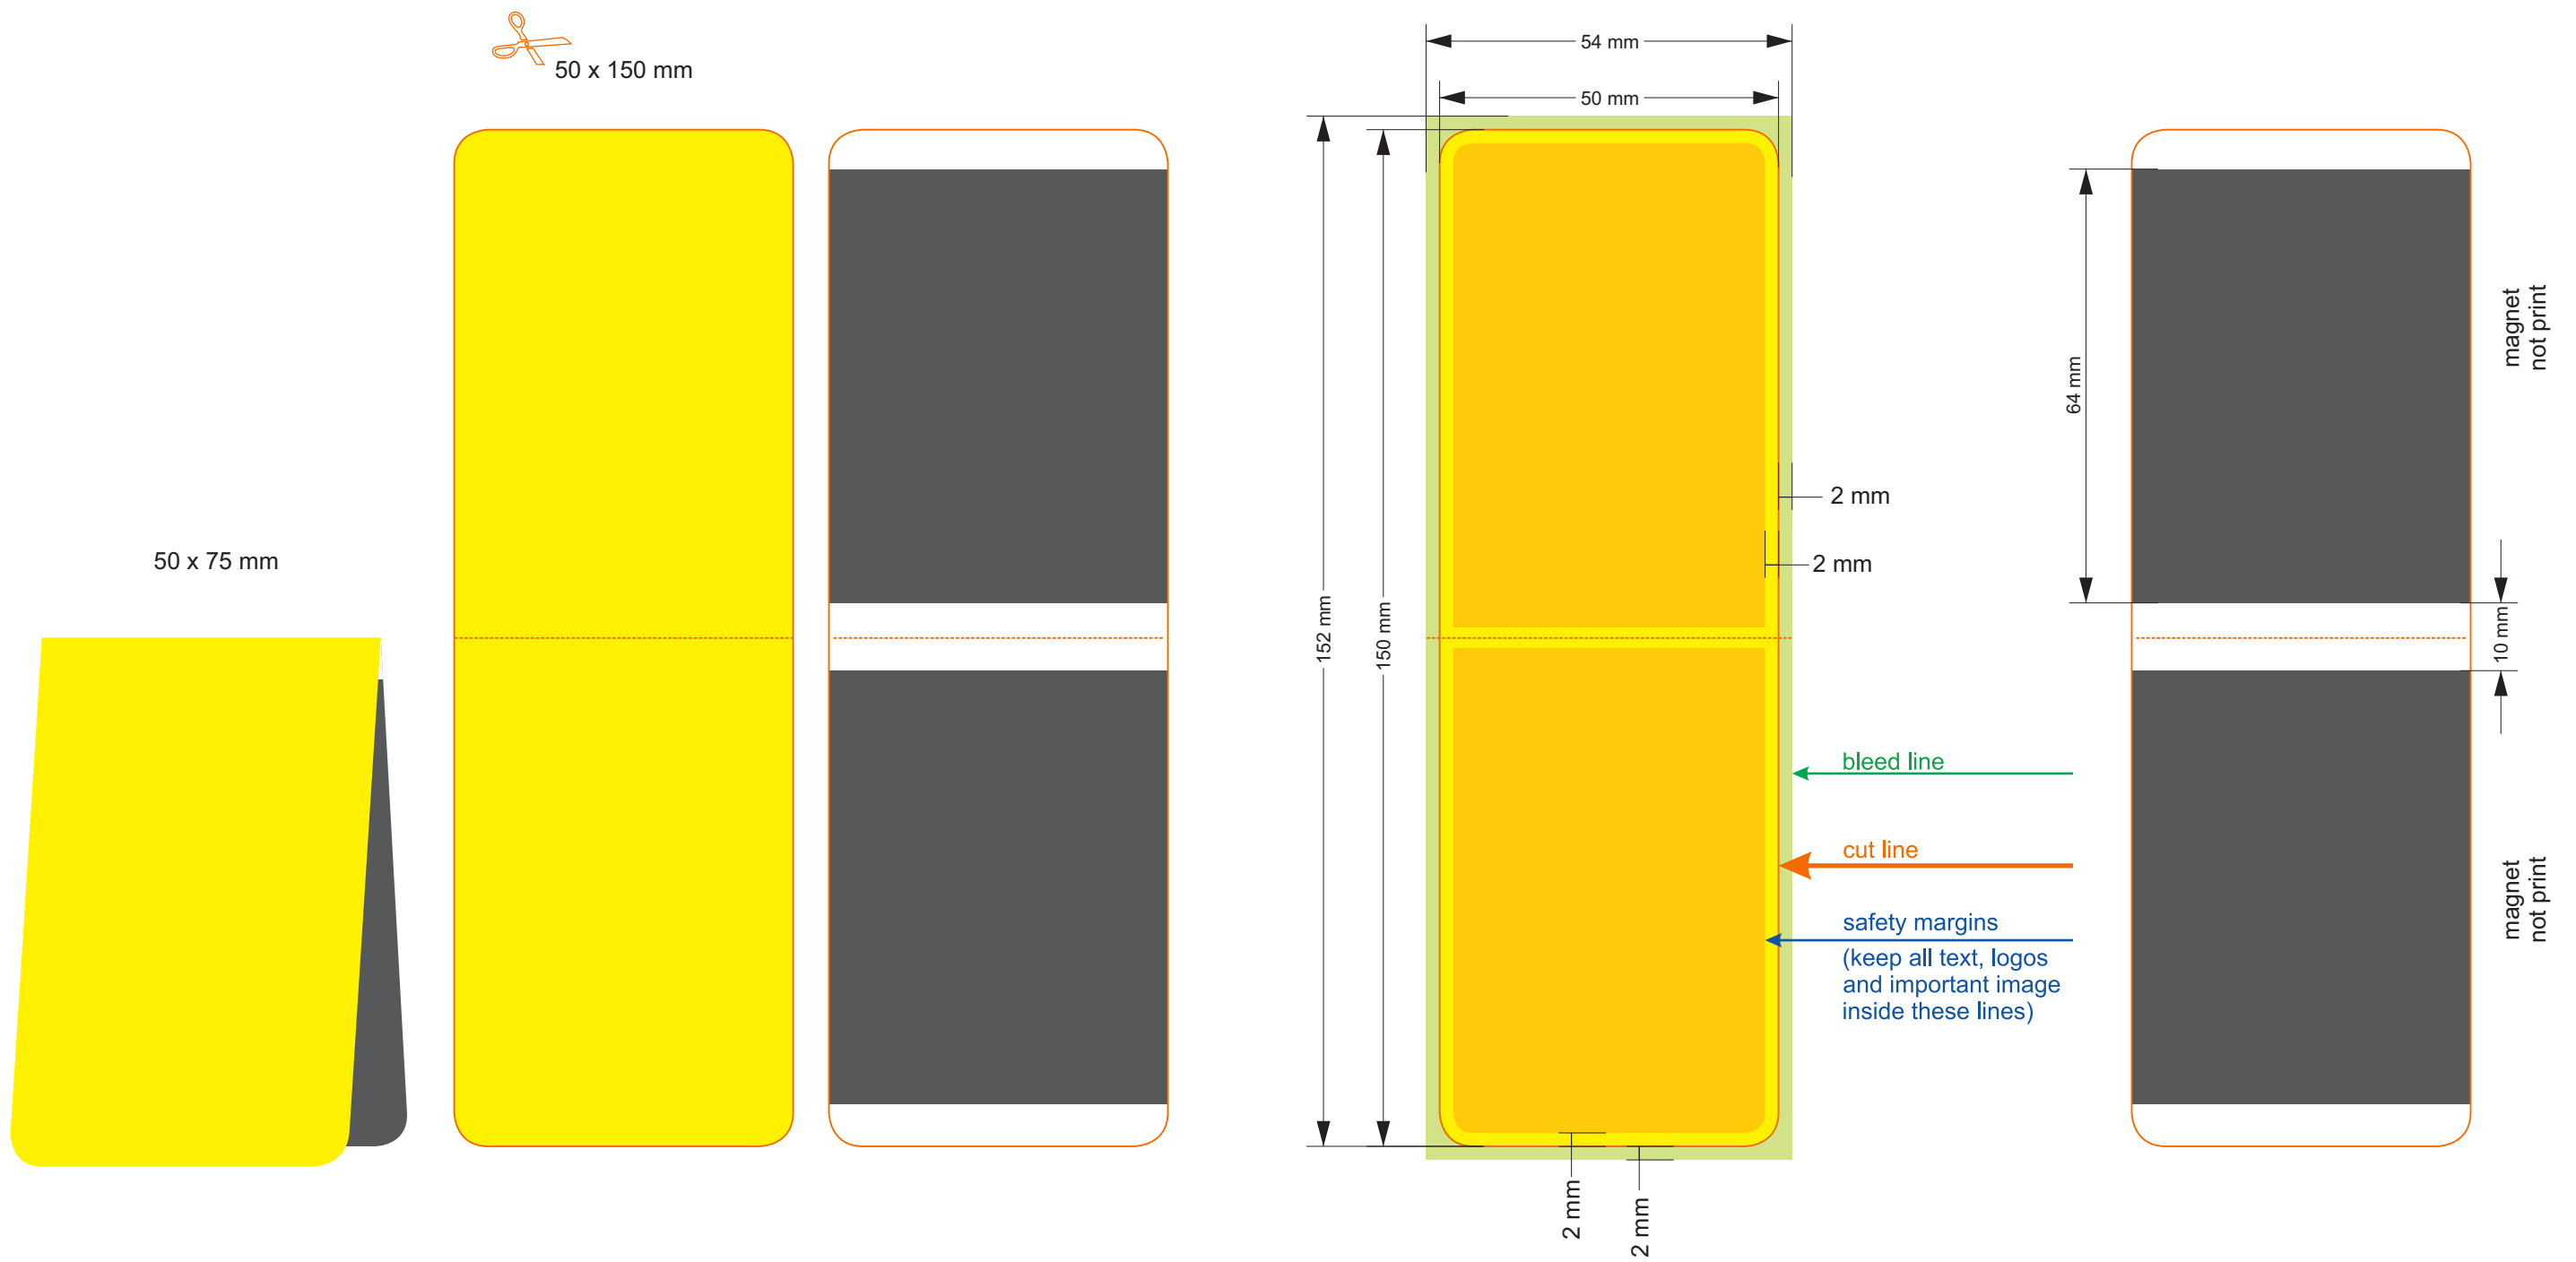

 20 x 120 mm

20 x 60 mm

20 x 120 mm

40 x 98 mm

40 x 160 mm

 40 x 300

40 x 150

bleed line
cut line
safety margins
(keep all text, logos and important image inside these lines)

30 x 70 mm

26 x 148 mm

 50 x 200 mm

50 x 100 mm

 50 x 200 mm

50 x 100 mm

 40 x 140 mm

40 x 70 mm

38 x 105 mm

38 x 210 mm

30 x 60 mm

30 x 120 mm

40 x 100 mm

40 x 200 mm

 60 x 180 mm

45 x 296 mm

20 x 60 mm

20 x 120 mm